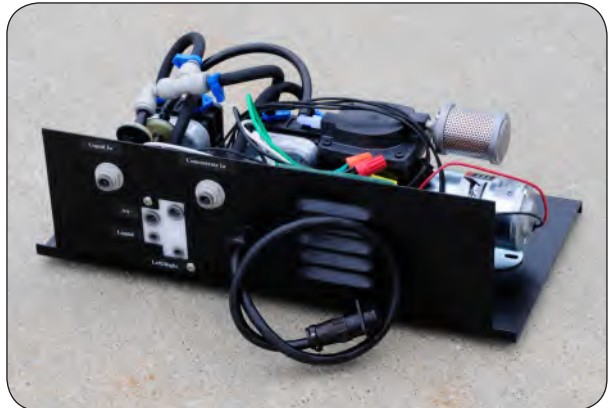

Front-Fold Booms 80' / 90' / 100' — Parts

Foam Marker Components (Optional)

Please visit www.unverferth.com/parts/ for the most current parts listing.

Front-Fold Booms 80' / 90' / 100' — Parts

Foam Marker Components (Optional)

Please visit www.unverferth.com/parts/ for the most current parts listing.

ITEM	DESCRIPTION	PART NO.	QTY.	NOTES
1	Air Filter	TA750020	1	
2	Tray Weldment	9005229	1	
3	Tee 3/8 Push Lock	9005204	1	
4	Compressor	TA750019	1	
5	Concentrate Pump	9005227	1	
6	Water Pump	9005226	1	
7	Pump Tube	TA750311	1	
8	Speed Clamp	TA801906	2	
9	Stem 1/4 HB x 3/8	9005224	2	
10	Bulkhead 3/8	9003944	2	
11	Control Module w/ Solenoids	9005223	1	
12	90° Elbow 1/8 M x 1/4 Hose Barb	TA808024	1	
13	Louver Filter	TA816029	1	
14	In-Line Check Valve	9006313	2