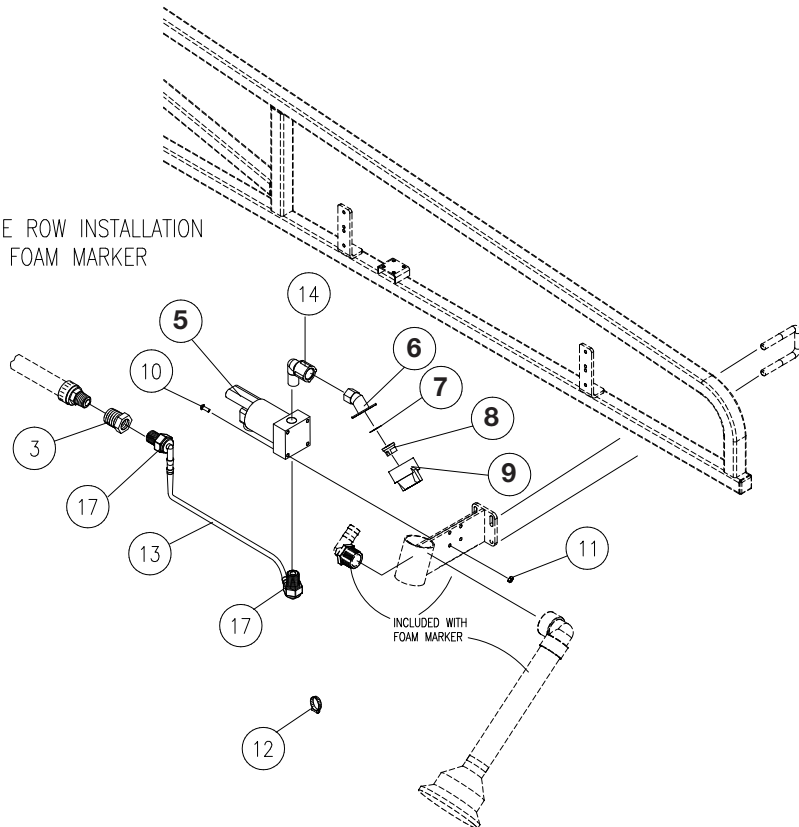

Please visit www.unverferth.com/parts/ for the most current parts listing.

ITEM	DESCRIPTION	PART NO.	QTY NUMBER OF SECTIONS	
			6	10
1	Strainer - 2" Flanged Line	402255	1	2
2	U-Bolt 3/8-16UNC (Stainless Steel)	9004688	3	6
3	U-Bolt 1/4"-20UNC (Stainless Steel)	9004681	1	2
4	Flange Nut 1/4"-20UNC (Stainless Steel)	9004720	2	4
5	Decal, Flo-Bak Ball Valve	9004820	1	2
6	Capscrew 5/16"-18UNC x 3/4 (Stainless Steel)	900900-028	2	4
7	Hex Nut 5/16"-18UNC (Stainless Steel)	900901-004	2	4
8	Hex Nut 3/8-16UNC (Stainless Steel)	900901-006	6	12
9	Flat Washer 3/8 (Stainless Steel)	900902-038	2	4
10	Lock Washer 5/16 (Stainless Steel)	900903-019	2	4
11	Lock Washer 3/8 (Stainless Steel)	900903-021	6	12
12	1/4" Gauge Tubing	TA720620	A/R	A/R
13	Elbow 1/4" MPT x 1/4" Gauge Tube	TA720802	1	2
14	Hose Clamp SC-12 (Stainless Steel)	TA800910	2	4
15	Hose Clamp SC-36 (Stainless Steel)	TA800922	2	4
16	Tank Fitting 3/4" Double Threaded	TA805408	1	2
17	Hose EPDM 3/4" Dia.	TA806250	A/R	A/R
18	Gasket 2 3/16" OD x 1 5/8" ID (#150G)	TA811944	A/R	A/R
19	90° Elbow Hose Barb 3/4-14 NPTF Male x 3/4 Hose Shank	TA814961	1	2
20	Coupling Poly 2" Flange x 2" Flange	TA815003	1	2
21	Hose Barb Quick Connect Kit (Includes Items 30 & 31)	TA854885	1	2
22	90° Elbow Poly 1" Flange x 3/4" Hose Barb	TA815017	6	10
23	Plug 2" Flange	TA815023	2	4
24	Flange Clamp 2" w/Worm Screw Clamp	TA815025	3	6
25	Flange Clamp 1" w/Worm Screw Clamp	TA815026	6	10
26	Gasket/Seal 1" EPDM	TA815029	A/R	A/R
27	Ball Valve, 450 Flo-Bak (Single Manifold)	TA854881	6	10
28	Spiral Hose Wrap	9004075	A/R	A/R
29	Decal, Sprayer Operation	9004874	1	2
30	Wire Clip Retainer	TA854883	2	4
31	O-Ring	TA854887	2	4
32	Plug, Quick Connect Kit (Includes Items 30 & 31)	TA854884	1	2

Front-Fold Booms 80' / 90' / 100' — Parts

Electric Fence Row Nozzle Kit (Optional)

Please visit www.unverferth.com/parts/ for the most current parts listing.

FENCE ROW INSTALLATION
WITHOUT FOAM MARKER

FENCE ROW INSTALLATION
WITH FOAM MARKER