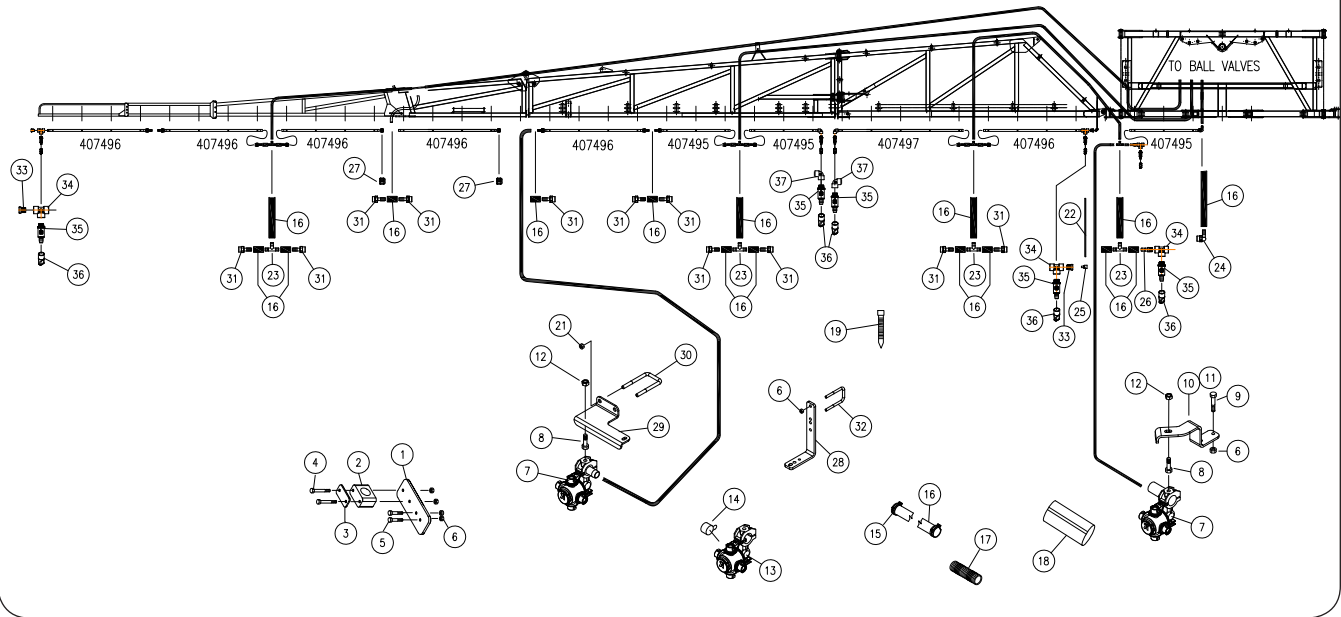

SECTION 1 - 240"

SECTION 2 - 165"

SECTION 3 - 195"

SECTION 4 - 210"

SECTION 5 - 165"

SECTION 6 - 240"

Front-Fold Booms 80' / 90' / 100' — Parts

Spray Plumbing - 100' 6-Section Boom - 15" Spacing Models 1200 / 1600 / 2400