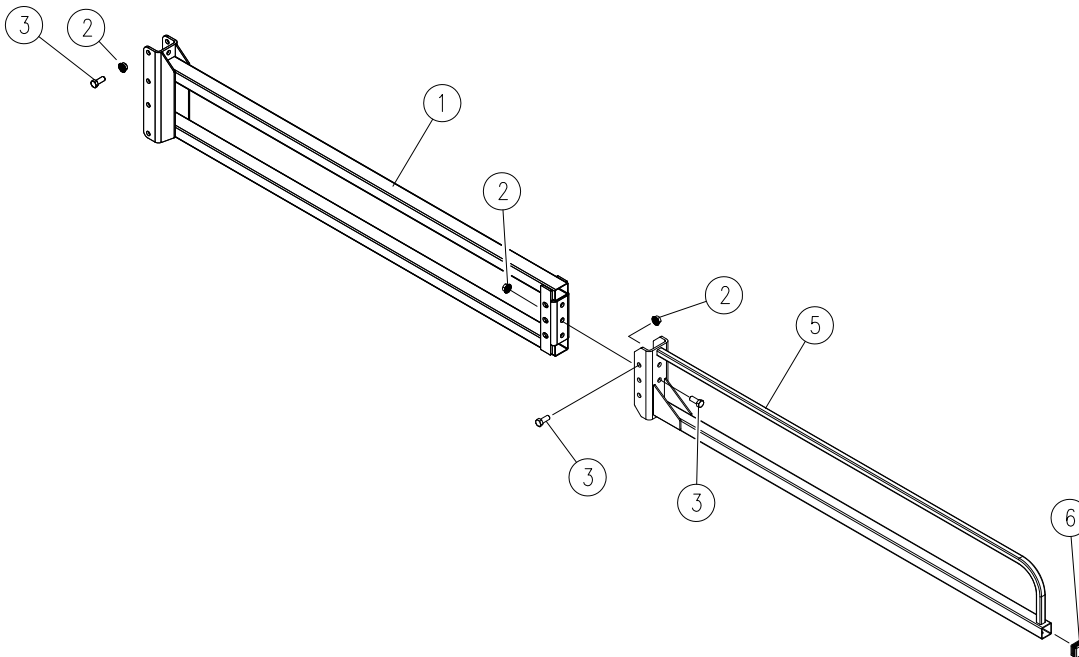

ITEM	DESCRIPTION	PART NO.	QTY.	NOTES
1	Extension Weldment	407639B	2	
2	Serrated Flange Nut 1/2"-13UNC	9005691	66	Stainless Steel
3	Capscrew, 1/2"-13UNC x 1 1/4	900900-100	66	Stainless Steel
5	Outer Extension Weldment	407646B	2	
6	Plastic Plug (1 1/2 x 1 1/2)	9001645	2