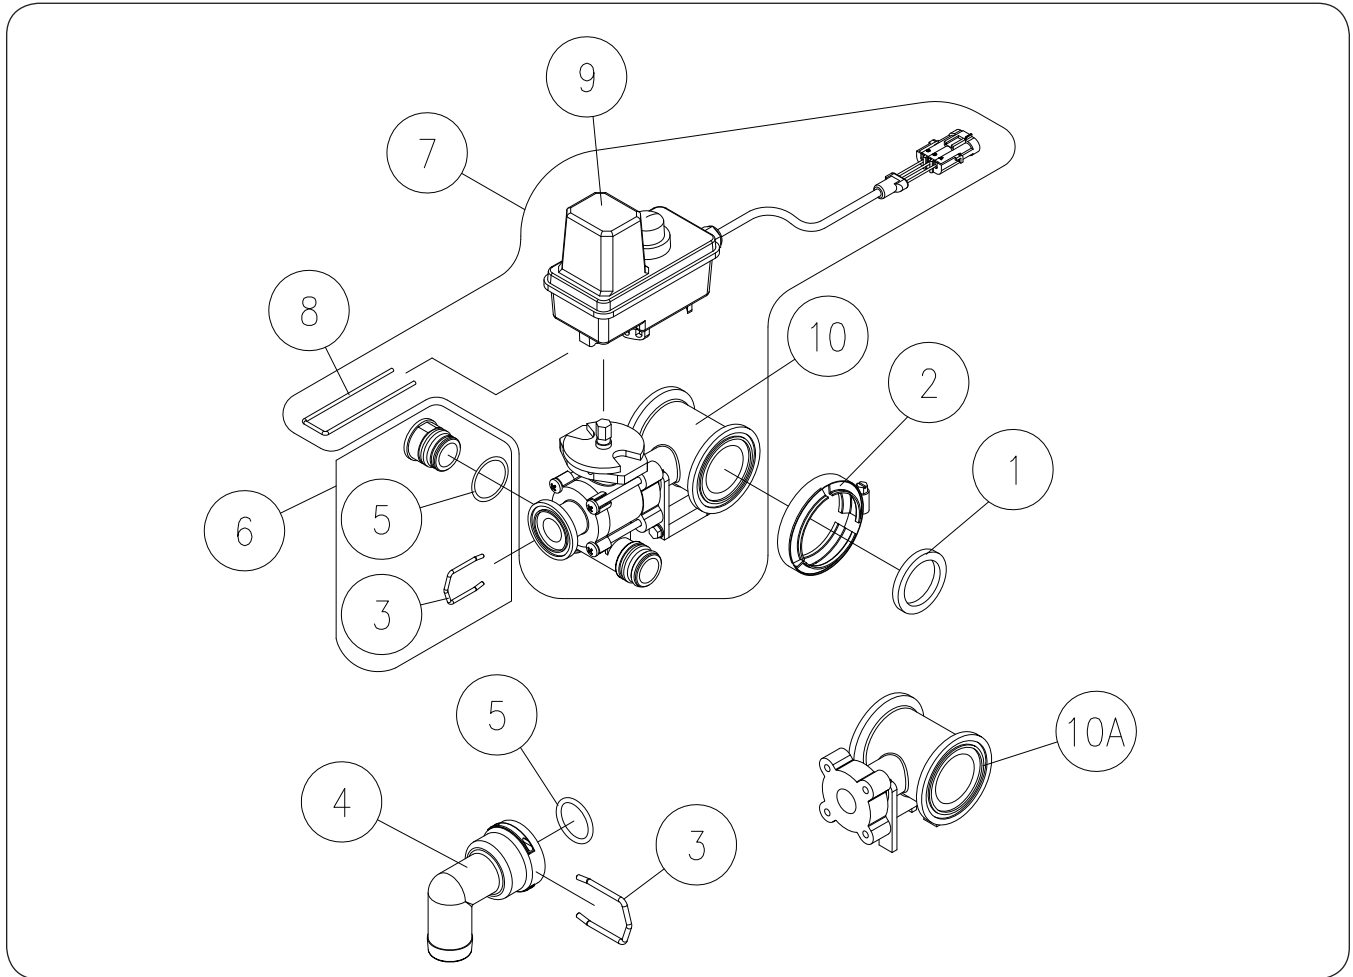

(Continued on next page)

Front-Fold Booms 80' / 90' / 100' — Parts

Spray Control System (continued)

Please visit www.unverferth.com/parts/ for the most current parts listing.

ITEM	DESCRIPTION	PART NO.	QTY	NOTES
39	Ball Valve Flange Asy, 4-Section	9006628	1	
	Ball Valve Flange Asy, 5-Section	9006801	1	
	Ball Valve Flange Asy, 6-Section	9006629	1	
40	450 FLO-BAK Ball Valve	TA854881	AR	Includes Items 46, 47, 48
41	Retainer Clip	TA854875	AR	
42	Ball Valve Motor Head	TA854874	AR	
43	450 FLO-BAK Ball Valve	TA854882	AR	Less Motor (Valve Only)
44	Narrow Tee Body Ball Valve, Poly Fitting	9007368	AR	Replacement Only
45	Capscrew 5/16"-18UNC x 1	900900-030	8	Stainless Steel
46	45° Elbow, 2" Flange x 2" Hose Barb	9005587	1	
47	O-Ring	9006626	AR	
48	Manifold Bracket Weldment =Black=	409301B	1	
49	Manifold Plate Bracket =Black=	409307B	1	
50	Metal Cable Clamp	9006213	2	
51	Valve Assembly	9006801	2	Includes Item 4, 15, 51, 57
52	Capscrew, 3/8-16UNC x 1 (SS)	900900-055	3	
53	Flat Washer, 3/8 USS (SS)	900902-038	3	
54	1/4" Hex Plug	TA809875	1	
55	Flange Nut, 5/16-18 (SS)	9005639	2	
56	2" FP Swivel	9006961	1	
57	90° Elbow, 2" FP Flange x 2" Hose Barb	9006966	2	
58	5/16" U-Bolt & Saddle Assembly	9006967	1	
59	Flange Clamp, 2" FP	TA816000	2	
60	Flange Gasket, 2" FP	TA816001	2	

Front-Fold Booms 80' / 90' / 100' — Parts

Ball Valve Manifold - Model 450 FLO-BAK™ Valve

Please visit www.unverferth.com/parts/ for the most current parts listing.

ITEM	DESCRIPTION	PART NO.	QTY	NOTES
1	Gasket, EPDM - 2" Flange	TA811944	A/R	
2	Clamp, 2" Worm Screw	TA815025	A/R	
3	Wire Clip Retainer	TA854883	A/R	
4	3/4" Hose Barb Elbow	TA854885	1	
5	O-Ring	TA854887	A/R	
6	Quick Connect Plug Kit	TA854884	1	Includes Items 3, 5
7	450 FLO-BAK Ball Valve	TA854881	A/R	Includes Items 8, 9, 10
8	Retainer Clip	TA854875	A/R	
9	Ball Valve Motor Head	TA854874	A/R	
10	450 FLO-BAK Ball Valve - Less Motor (Valve Only)	TA854882	A/R	
10A	Narrow Tee Body Ball Valve, Poly Fitting	9007368	A/R	Replacement Only