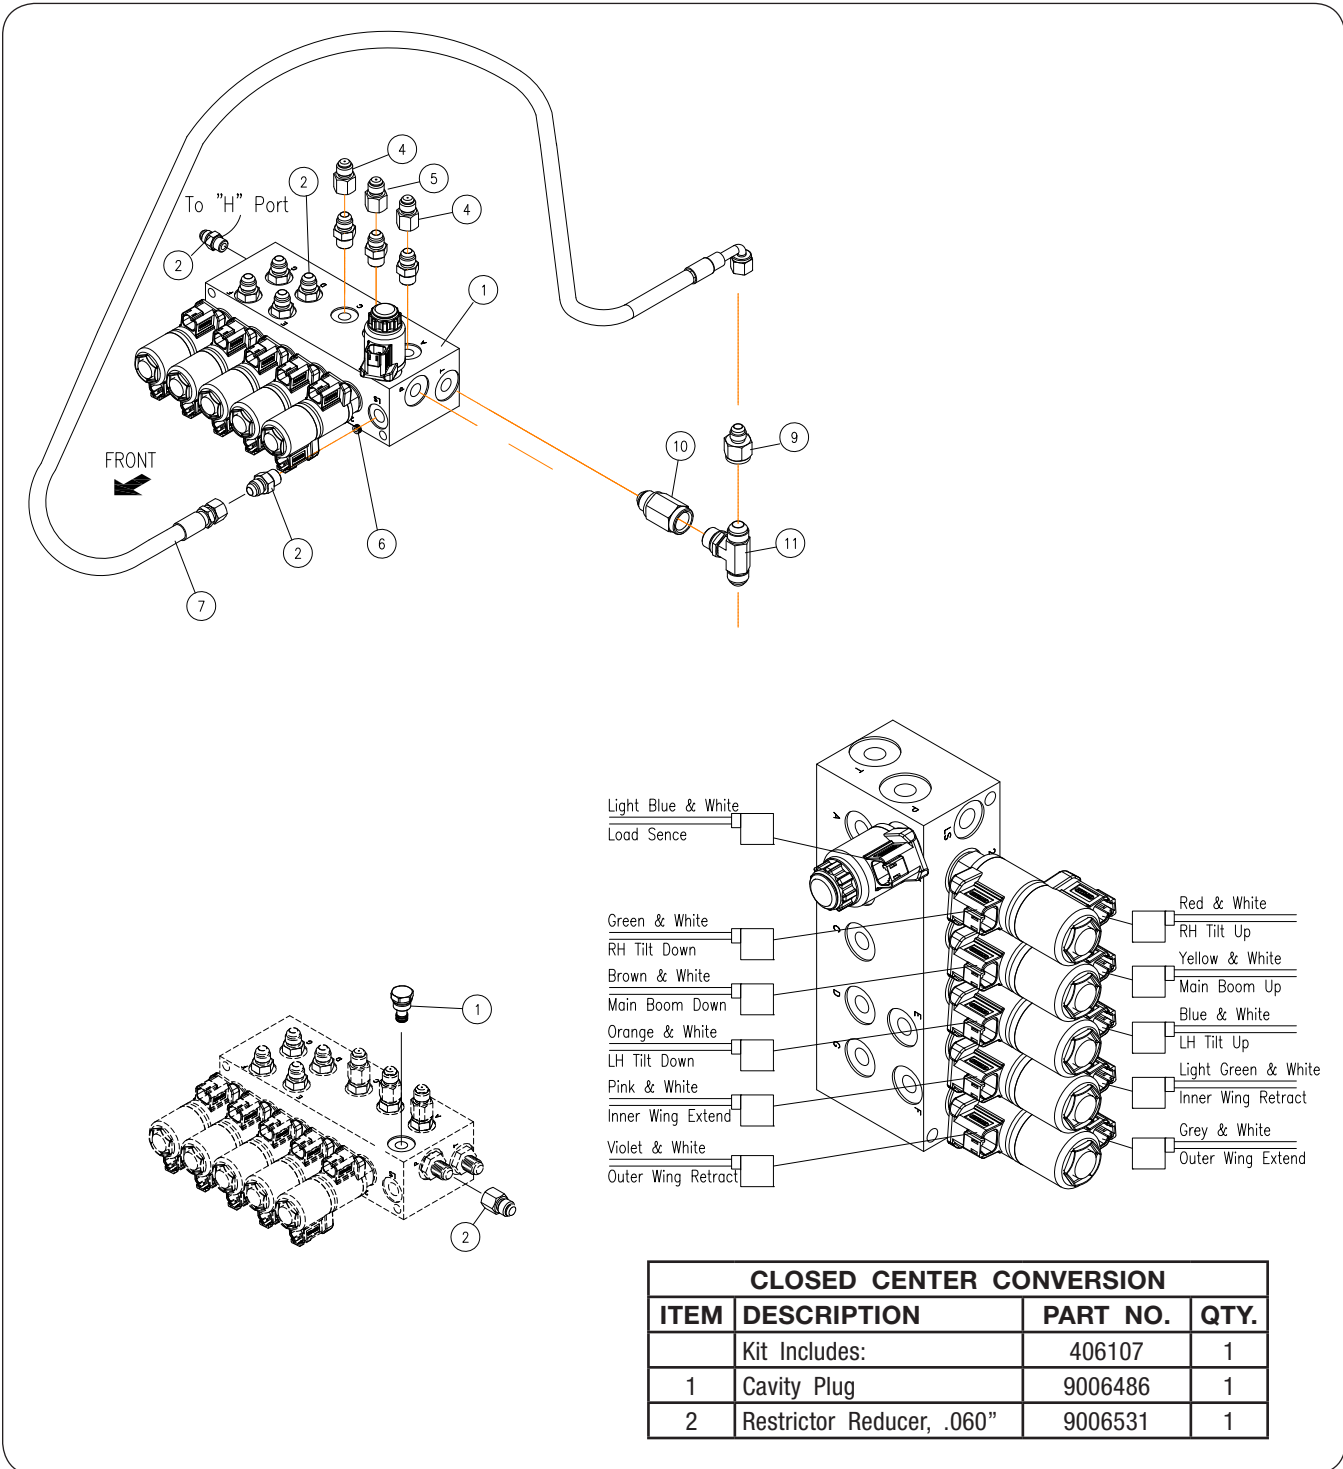

Front-Fold Booms 80' / 90' / 100' — Parts

Hydraulic Valve Fittings

Please visit www.unverferth.com/parts/ for the most current parts listing.

Hydraulic Valve Fittings

Please visit www.unverferth.com/parts/ for the most current parts listing.

ITEM	DESCRIPTION	PART NO.	QTY.	NOTES
1	Hydraulic Valve, Complete	9006399	1	
2	Adapter	9006150	9	9/16-18 JIC Flare O - ORM
3	Adapter	9006151	1	3/4-16 JIC Flare O - 3/4-16 ORM
4	Reducer Restrictor, .045"	9006153	2	9/16-18 JIC Flare O - F
5	Reducer Restrictor, .062"	9006154	1	9/16-18 JIC Flare O - F
6	Plug	9004326	1	1/16-27 NPT
7	Hose	9004112	1	9/16-18 JICF - 90° 9/16-18 JICF
9	Adapter/Tube Reducer	9006152	1	3/4-16 JICF - 9/16-18 JIC Flare O
10	Check Valve	94909	1	
11	Tee	9006155	1	3/4-16 JIC Flare O - 3/4-16 JIC Flare O - 3/4-16 ORM
12	Plug	9003423	1