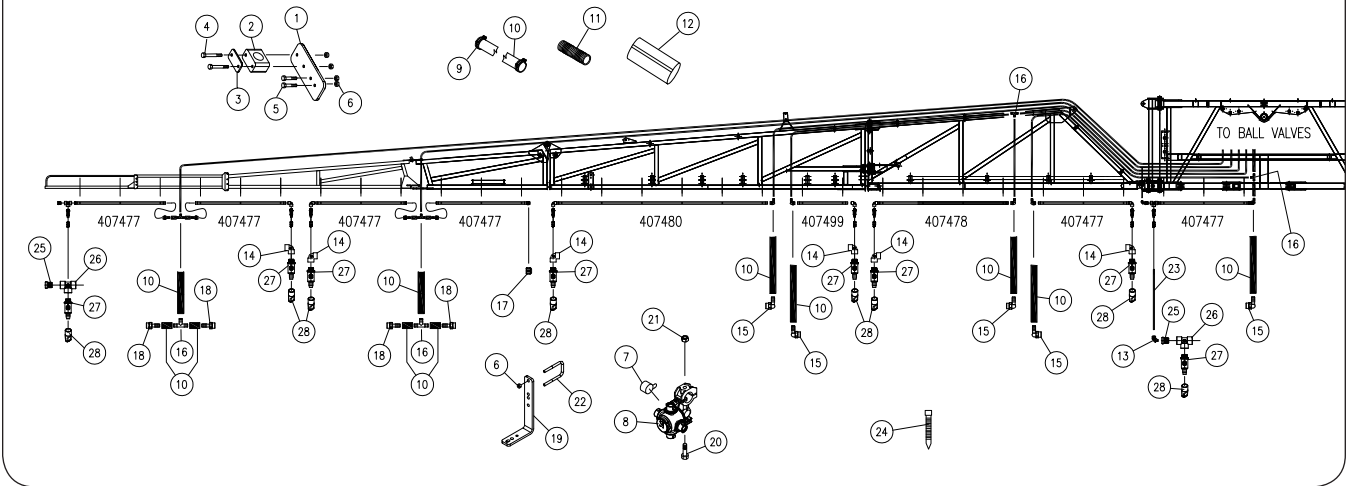

Front-Fold Booms 80' / 90' / 100' — Parts

Spray Plumbing - 100' 10-Section Boom - 20" Spacing Models 1200 / 1600

Please visit www.unverferth.com/parts/ for the most current parts listing.

BOOM CALIBRATION

- SECTION 1 - 120"
- SECTION 2 - 120"
- SECTION 3 - 120"
- SECTION 4 - 120"
- SECTION 5 - 120"
- SECTION 6 - 120"
- SECTION 7 - 120"
- SECTION 8 - 120"
- SECTION 9 - 120"
- SECTION 10 - 120"