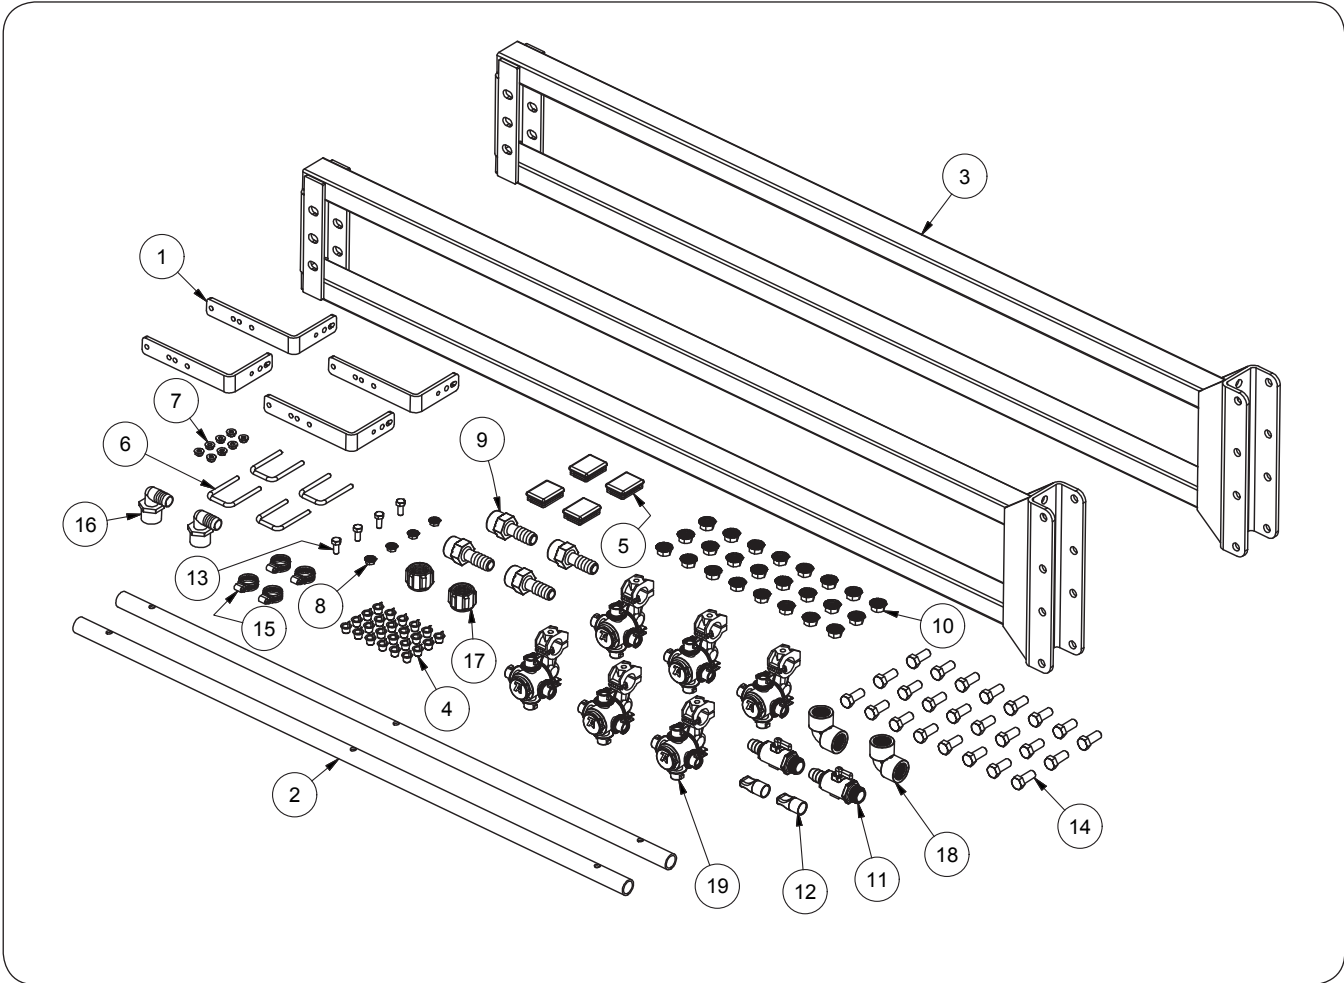

Front-Fold Booms 80' / 90' / 100' — Parts

80' To 90' Conversion Kits

Please visit www.unverferth.com/parts/ for the most current parts listing.

Front-Fold Booms 80' / 90' / 100' — Parts

80' To 90' Conversion Kits

Please visit www.unverferth.com/parts/ for the most current parts listing.

ITEM	DESCRIPTION	PART NO.	QTY.	NOTES
	90' Conversion Kit (15")	407801	1	
	90' Conversion Kit (20")	407800	1	
1	Plate Bracket Nozzle =Black=	407476B	4	
2	Spray Pipe, 50	407496	2	15" Kit
	Spray Pipe, 45	407477	2	20" Kit
3	Extension Weldment =Black=	407639B	2	
4	Tapered Plastic Plug	9003939	32	15" Kit
			24	20" Kit
5	Plastic Plug	9004570	4	
6	U-Bolt	9004714	4	
7	Flange Nut, 1/4"-20UNC (SS)	9004720	8	
8	Flange Nut, 5/16"-18UNC (SS)	9005639	4	
9	Adapter, 3/4 Female to 3/4 Hose Barb	9005650	4	
10	Flange Nut, 1/2"-13UNC (SS)	9005691	24	
11	Valve - Poly 3/4" MPT x HB	9007699	2	
12	Cap	9007767	2	
13	Capscrew, 5/16"-18UNC x 3/4 (SS)	900900-028	4	
14	Capscrew, 1/2"-13UNC x 1 1/4 (SS)	900900-100	24	
15	Hose Clamp	TA800910	4	
16	Elbow, 3/4" FPT X 3/4" HB Female	TA809826	2	
17	Cap	TA814762	2	For 20" Kit ONLY
18	90° Elbow 3/4-14 NPTF	TA814791	2	
19	Sprayer Boom Nozzle Body	TA885421	8	15" Kit
			6	20" Kit