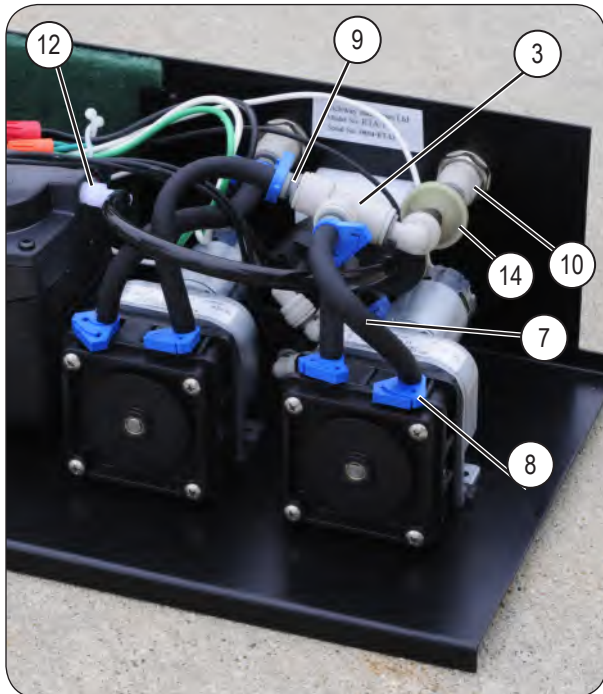

Front-Fold Booms 80' / 90' / 100' — Parts

Foam Marker Components (Optional)

Please visit www.unverferth.com/parts/ for the most current parts listing.

Front-Fold Booms 80' / 90' / 100' — Parts

Foam Marker Components (Optional)

Please visit www.unverferth.com/parts/ for the most current parts listing.

ITEM	DESCRIPTION	PART NO.	QTY.	NOTES
1	Air Filter	TA750020	1	
2	Tray Weldment	9005229	1	
3	Tee 3/8 Push Lock	9005204	1	
4	Compressor	TA750019	1	
5	Concentrate Pump	9005227	1	
6	Water Pump	9005226	1	
7	Pump Tube	TA750311	1	
8	Speed Clamp	TA801906	2	
9	Stem 1/4 HB x 3/8	9005224	2	
10	Bulkhead 3/8	9003944	2	
11	Control Module w/ Solenoids	9005223	1	
12	90° Elbow 1/8 M x 1/4 Hose Barb	TA808024	1	
13	Louver Filter	TA816029	1	
14	In-Line Check Valve	9006313	2