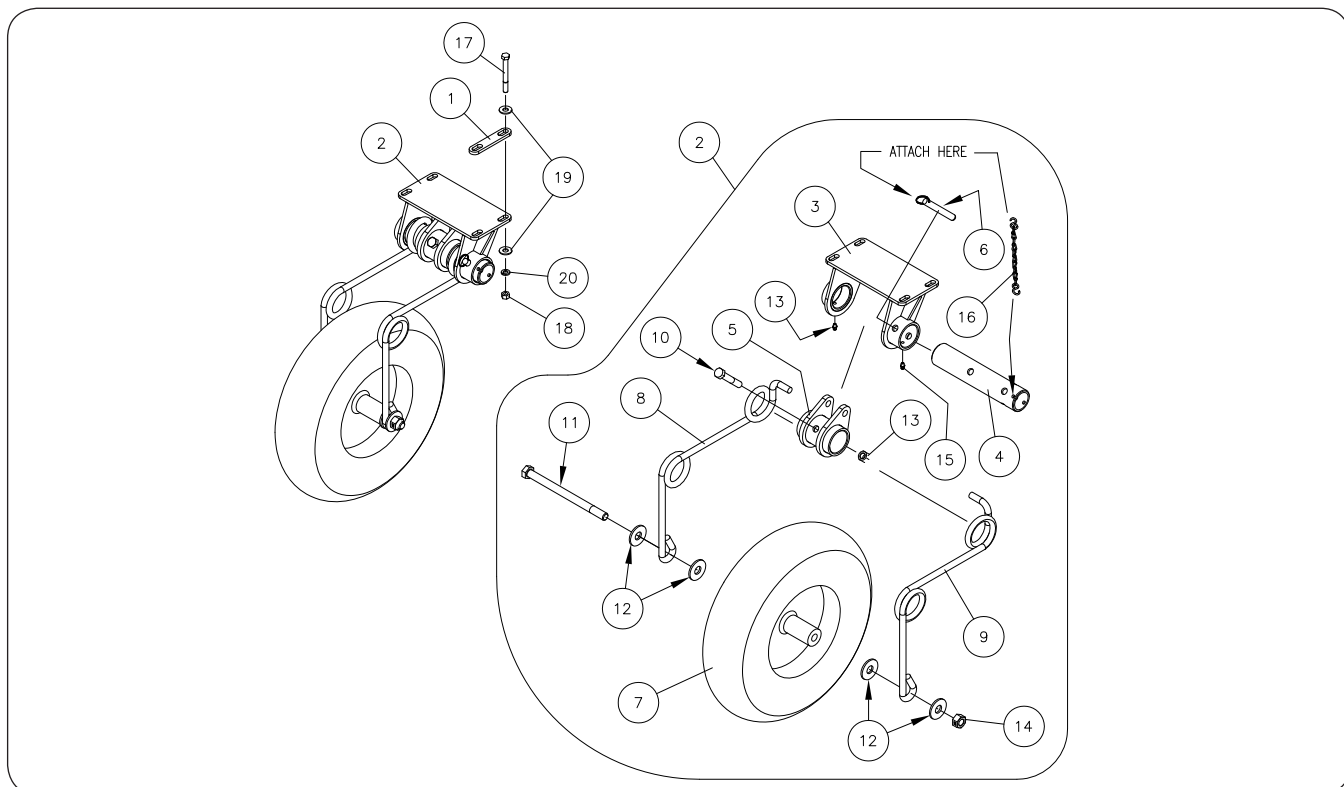

Front-Fold Booms 80' / 90' / 100' — Parts

Boom Wheel (Optional)

Please visit www.unverferth.com/parts/ for the most current parts listing.

ITEM	DESCRIPTION	PART NO.	QTY.	NOTES
	Boom Wheel Assembly	406726	2	Includes Items 1 - 13
1	Bolt Plate =Black=	406452B	4	
2	Boom Wheel Assembly	406462	2	
3	Wheel Bracket Weldment =Black=	406443B	1	
4	Spring Tube =Black=	406448B	1	
5	Spring Retainer Weldment =Black=	406449B	1	
6	Hitch Pin, 1/2 Dia. x 3	9000002	1	
7	Wheel/Tire	9004676	1	
	8" Steel Wheel	9004678	1	
	Tire - 4.80-8 (4 Ply)	9004677	1	
	Valve Stem	9003988	1	
8	RH Wheel Spring =Black=	9004849B	1	
9	LH Wheel Spring =Black=	9004867B	1	
10	Capscrew, 1/2"-13UNC x 3	900900-107	1	Stainless Steel
11	Capscrew, 5/8"-11UNC x 8 1/2	900900-441	1	Stainless Steel
12	Flat Washer, 5/8	900902-050	4	Stainless Steel
13	Locknut, 1/2"-13UNC	900906-010	1	Stainless Steel
14	Locknut, 5/8"-11UNC	900906-014	1	Stainless Steel
15	Grease Zerk	91160	2	
16	End Fill Chain	TA0-903700-0	AR	
17	Capscrew, 3/8-16UNC x 3 1/4	900900-064	8	Stainless Steel
18	Hex Nut, 3/8-16UNC	900901-006	8	Stainless Steel
19	Flat Washer, 3/8	900902-038	16	Stainless Steel
20	Lock Washer, 3/8	900903-021	8	Stainless Steel