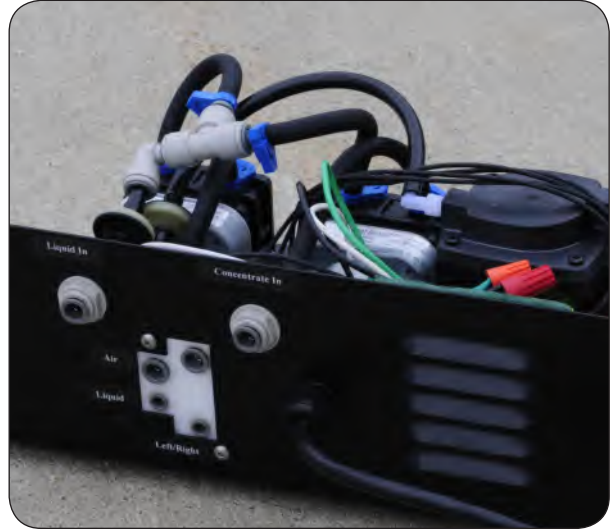

Front-Fold Booms 80' / 90' / 100' — Parts

Foam Marker Components (Optional)

Please visit www.unverferth.com/parts/ for the most current parts listing.

Front-Fold Booms 80' / 90' / 100' — Parts

Foam Marker Components (Optional)

Please visit www.unverferth.com/parts/ for the most current parts listing.

ITEM	DESCRIPTION	PART NO.	QTY.	NOTES
1	Air Filter	TA750020	1	
2	Tray Weldment	9005229	1	
3	Tee 3/8 Push Lock	9005204	1	
4	Compressor	TA750019	1	
5	Concentrate Pump	9005227	1	
6	Water Pump	9005226	1	
7	Pump Tube	TA750311	1	
8	Speed Clamp	TA801906	2	
9	Stem 1/4 HB x 3/8	9005224	2	
10	Bulkhead 3/8	9003944	2	
11	Control Module w/ Solenoids	9005223	1	
12	90° Elbow 1/8 M x 1/4 Hose Barb	TA808024	1	
13	Louver Filter	TA816029	1	
14	In-Line Check Valve	9006313	2