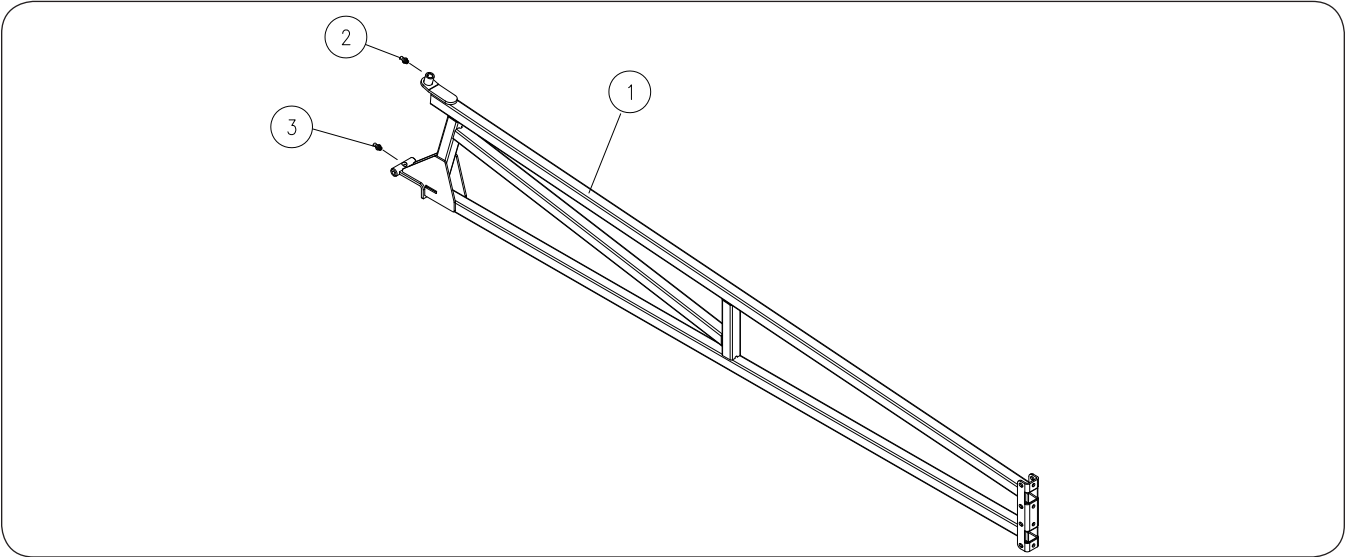

Front-Fold Booms 80' / 90' / 100' — Parts

Outer Wings - 90' Booms

Please visit www.unverferth.com/parts/ for the most current parts listing.

ITEM	DESCRIPTION	PART NO.	QTY.	NOTES
1	Outer Wing Replacement Kit	408769	2	
2	Grease Zerk	91160	2	
3	Grease Zerk, 90°	93415	2