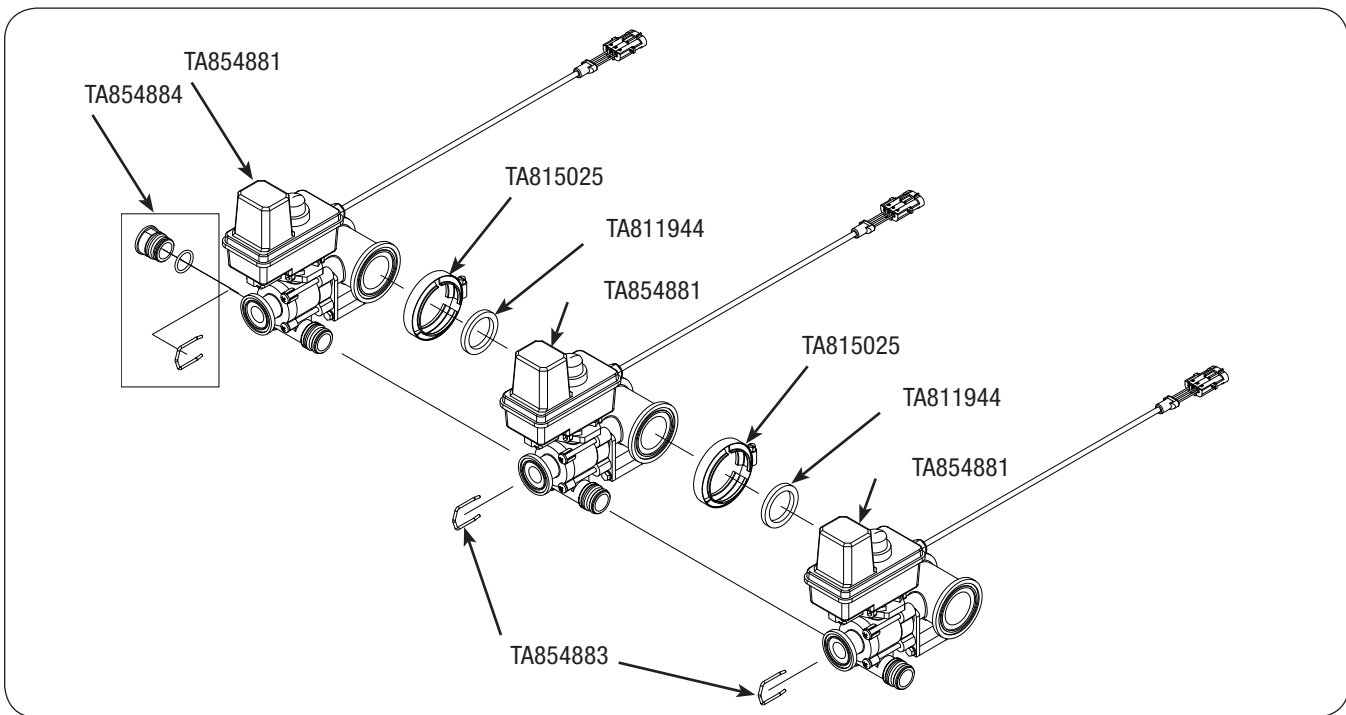

Front-Fold Booms 80' / 90' / 100' — Parts

FLO-BAK™ Ball Valve Manifold - Model 450

Please visit www.unverferth.com/parts/ for the most current parts listing.

Front-Fold Booms 80' / 90' / 100' — Parts

FLO-BAK™ Ball Valve Manifold - Model 450

Please visit www.unverferth.com/parts/ for the most current parts listing.

ITEM	DESCRIPTION	PART NO.	QTY NUMBER OF SECTIONS	
			6	10
1	Strainer - 2" Flanged Line	402255	1	2
2	U-Bolt 3/8-16UNC (Stainless Steel)	9004688	3	6
3	U-Bolt 1/4"-20UNC (Stainless Steel)	9004681	1	2
4	Flange Nut 1/4"-20UNC (Stainless Steel)	9004720	2	4
5	Decal, Flo-Bak Ball Valve	9004820	1	2
6	Capscrew 5/16"-18UNC x 3/4 (Stainless Steel)	900900-028	2	4
7	Hex Nut 5/16"-18UNC (Stainless Steel)	900901-004	2	4
8	Hex Nut 3/8-16UNC (Stainless Steel)	900901-006	6	12
9	Flat Washer 3/8 (Stainless Steel)	900902-038	2	4
10	Lock Washer 5/16 (Stainless Steel)	900903-019	2	4
11	Lock Washer 3/8 (Stainless Steel)	900903-021	6	12
12	1/4" Gauge Tubing	TA720620	A/R	A/R
13	Elbow 1/4" MPT x 1/4" Gauge Tube	TA720802	1	2
14	Hose Clamp SC-12 (Stainless Steel)	TA800910	2	4
15	Hose Clamp SC-36 (Stainless Steel)	TA800922	2	4
16	Tank Fitting 3/4" Double Threaded	TA805408	1	2
17	Hose EPDM 3/4" Dia.	TA806250	A/R	A/R
18	Gasket 2 3/16" OD x 1 5/8" ID (#150G)	TA811944	A/R	A/R
19	90° Elbow Hose Barb 3/4-14 NPTF Male x 3/4 Hose Shank	TA814961	1	2
20	Coupling Poly 2" Flange x 2" Flange	TA815003	1	2
21	Hose Barb Quick Connect Kit (Includes Items 30 & 31)	TA854885	1	2
22	90° Elbow Poly 1" Flange x 3/4" Hose Barb	TA815017	6	10
23	Plug 2" Flange	TA815023	2	4
24	Flange Clamp 2" w/Worm Screw Clamp	TA815025	3	6
25	Flange Clamp 1" w/Worm Screw Clamp	TA815026	6	10
26	Gasket/Seal 1" EPDM	TA815029	A/R	A/R
27	Ball Valve, 450 Flo-Bak (Single Manifold)	TA854881	6	10
28	Spiral Hose Wrap	9004075	A/R	A/R
29	Decal, Sprayer Operation	9004874	1	2
30	Wire Clip Retainer	TA854883	2	4
31	O-Ring	TA854887	2	4
32	Plug, Quick Connect Kit (Includes Items 30 & 31)	TA854884	1	2