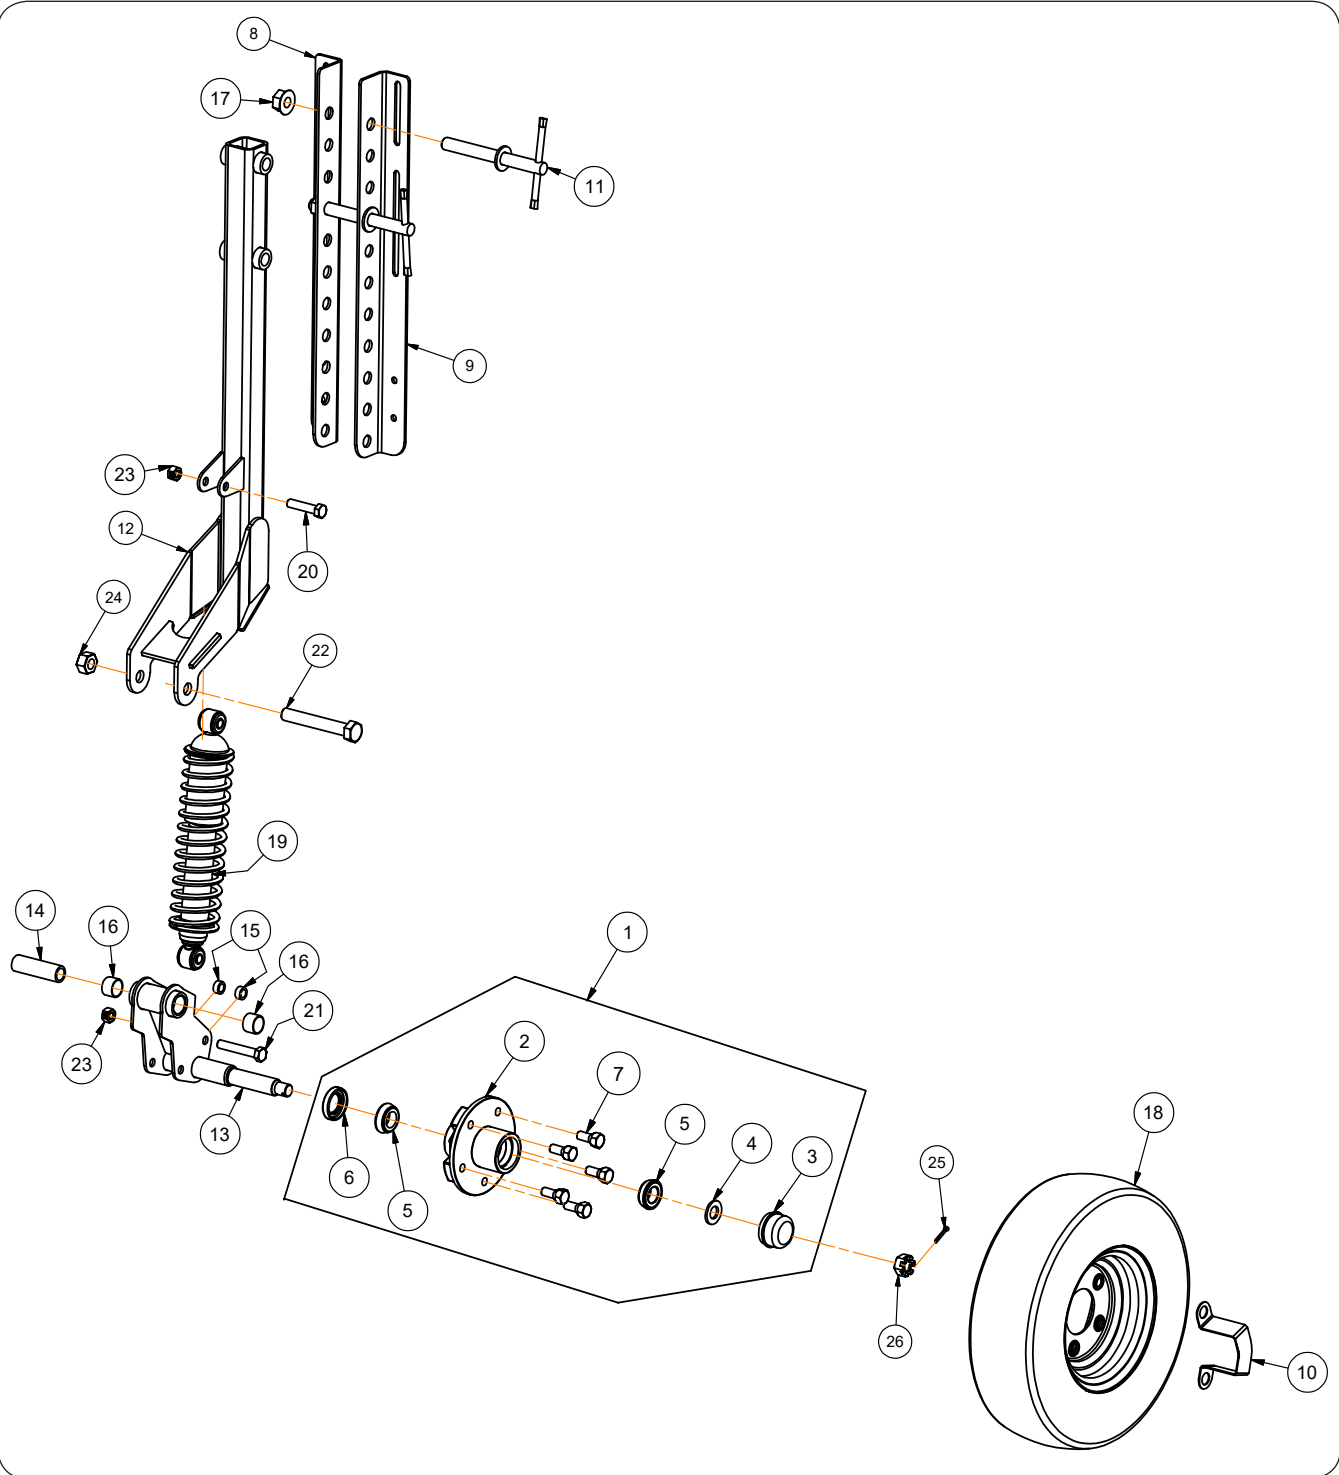

Height Control Wheel Components

Please visit www.unverferth.com/parts/ for the most current parts listing.

Height Control Wheel Components

Please visit www.unverferth.com/parts/ for the most current parts listing.

ITEM	DESCRIPTION	PART NO.	QTY.	NOTES
	RH Height Control Wheel Assembly =Black=	411071B	1	
	LH Height Control Wheel Assembly =Black=	408761B	1	
1	Complete Hub Assembly =Black=	31051B	1	
2	Hub Assembly =Black=	31050B	1	
3	Hub Cap	92521	1	
4	Flat Washer, 3/4	91050	1	
5	Bearing Cone	92523	2	
6	Seal	92525	1	
7	Wheel Bolt, 1/2"-20UNF x 1 5/8"	91829	5	
8	RH Bracket Plate =Black=	408674B	1	
9	LH Bracket Plate =Black=	408675B	1	
10	Hub Cap Guard Plate =Black=	408715B	1	
11	Locking Pin	409210	2	
12	Wheel Pivot Mount Weldment =Black=	413792B	1	
13	Spindle	413798B	1	
14	Pivot Bushing Tube	413802	1	
15	Spacer Bushing	413803	2	
16	Self Lubricating Bushing	9004397	2	
17	Flange Nut, 3/4"-10UNC Gr. 5	9005332	2	
18	Wheel/Tire	9006523	1	
19	Coil Over Shock Assembly	9008420	1	
20	Capscrew, 1/2"-13UNC x 2 1/4"	900900-104	1	Stainless Steel
21	Capscrew, 1/2"-13UNC x 3"	900900-107	1	Stainless Steel
22	Capscrew, 3/4"-13UNC x 5"	900900-155	1	Stainless Steel
23	Locknut, 1/2"-13UNC	900906-010	2	Stainless Steel
24	Locknut, 3/4"-10UNC	900906-016	1	Stainless Steel
25	Cotter Pin	9391-033	1	
26	Slotted Nut, 3/4"-16UNF	9393-016	1