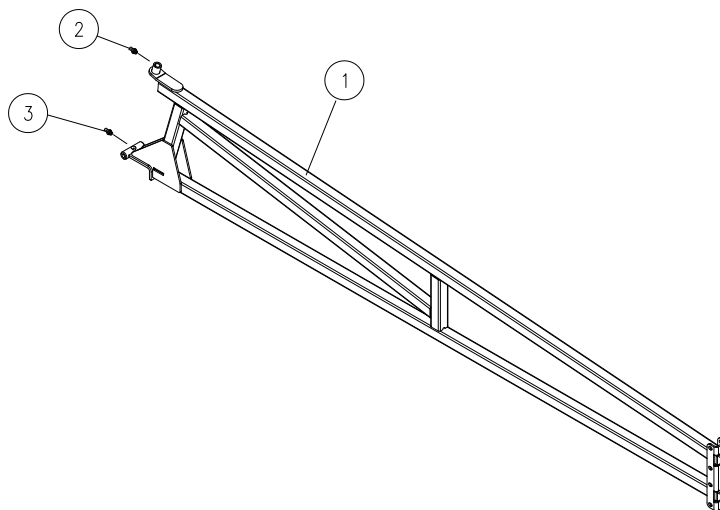

ITEM	DESCRIPTION	PART NO.	QTY.	NOTES
1	Outer Wing Replacement Kit	408769	2	
2	Grease Zerk	91160	2	
3	Grease Zerk, 90°	93415	2