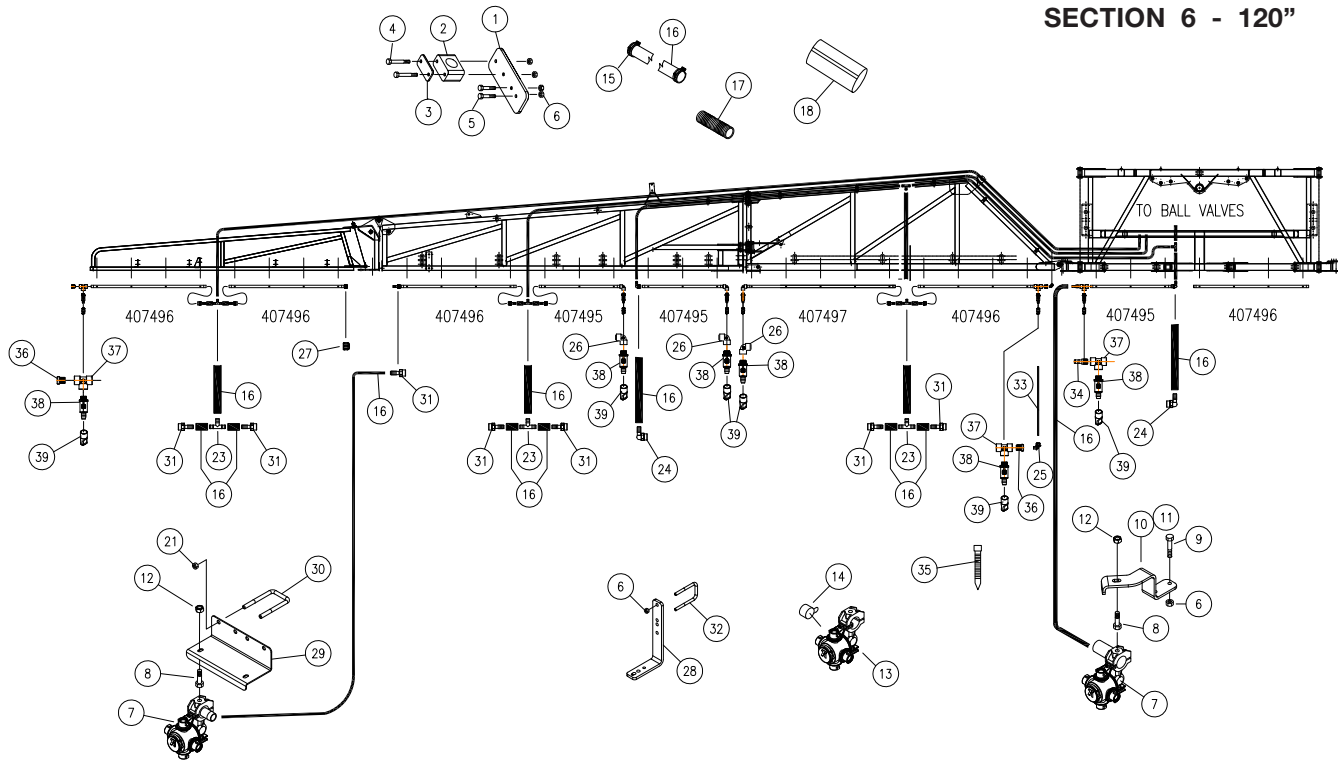

Front-Fold Booms 80' / 90' / 100' — Parts

Spray Plumbing - 80' 6-Section Boom - 15" Spacing Models 1200 / 1600

Please visit www.unverferth.com/parts/ for the most current parts listing.

BOOM CALIBRATION

SECTION 1 - 120"

SECTION 2 - 120"

SECTION 3 - 240"

SECTION 4 - 255"

SECTION 5 - 120"

SECTION 6 - 120"

Front-Fold Booms 80' / 90' / 100' — Parts

Spray Plumbing - 80' 6-Section Boom - 15" Spacing Models 1200 / 1600

Please visit www.unverferth.com/parts/ for the most current parts listing.

ITEM	DESCRIPTION	PART NO.	QTY	NOTES
1	Pipe Bracket	401318B	4	
2	Single Clamp Pair (Polypropylene)	9003819	24	
3	Top Plate for Single Clamp Pair	9004038	24	
4	Capscrew (Stainless Steel) 1/4"-20UNC x 2 1/2	900900-011	48	
5	Capscrew 1/4"-20UNC x 3/4 (Stainless Steel)	900900-003	8	
6	Flange Nut 1/4"-20UNC	9004720	76	
7	Nozzle/Quad QJ 3/4" Elbow	TA885401	4	
8	Capscrew (Stainless Steel) 5/16"-18UNC x 3/4	900900-028	12	
9	Capscrew (Stainless Steel) 1/4"-20UNC x 1	900900-005	4	
10	RH Nozzle Bracket Plate	403279B	1	
11	LH Nozzle Bracket Plate	403280B	1	
12	Flange Nut 5/16"-18UNC (Stainless Steel)	9005639	12	
13	Nozzle/Quad QJ 3/4" Eyelet	TA885421	61	
14	Tapered Plastic Plug	9003939	260	
15	Hose Clamp 1/2"	TA800910	60	
16	Hose 3/4" Dia. (EPDM)	TA806250	190 Ft	
17	Spiral Hose Wrap, 1 3/8" Dia.	9004075	32 Ft	
18	Hose 4" Wrap	9003805	8 Ft	
21	Flange Nut 3/8-16UNC	9005640	4	
23	Hose Barb 3/4" Poly Tee	TA814891	10	
24	Elbow 3/4" FPT x 3/4" HB	TA809826	4	
25	Elbow 1/4" NPT x 1/4" Gauge Tube	TA720802	1	
26	90° Elbow 3/4-14 NPTF Female x 3/4-14 NPTF Female	TA814791	5	
27	Poly Cap 3/4-14 NPTF	TA814762	2	
28	Nozzle Bracket 10 5/8"	407476B	8	
29	RH Nozzle Bracket 7 7/16"	407672B	1	
	LH Nozzle Bracket 7 7/16"	407673B	1	
30	U-Bolt (Stainless Steel) 3/8-16UNC x 4 x 2 3/8	9004684	2	
31	Adapter 3/4" FPT x 3/4" HB	9005650	14	
32	U-Bolt (Stainless Steel) 1/4"-20UNC x 3.00	9005638	8	
33	Gauge Tube 1/4" Dia.	TA720620	51 Ft	
34	Hose Barb 3/4-14MPTx3/4HS (Straight)	TA814861	2	
35	Cable Ties	9000104	60	
36	Reducer Bushing 3/4-14 NPTF Male x 1/4-18 NPTF Female	TA814651	3	
37	Tee 3/4-14 NPTF Female x 3/4-14 NPTF Female Run x 3/4-14 NPTF Female Branch	TA814781	5	
38	Valve 3/4" MPT x HB	9007699	12	
39	Cap	9007767	12