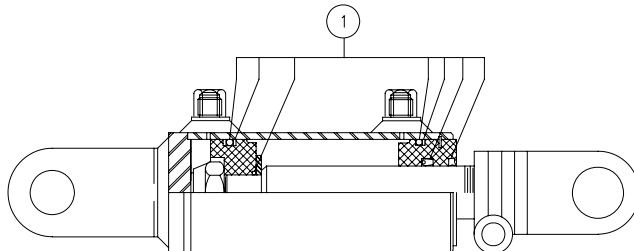

Front-Fold Booms 80' / 90' / 100' — Parts

Hydraulic Cylinders - Tie Rod

Please visit www.unverferth.com/parts/ for the most current parts listing.

ITEM	DESCRIPTION	PART NO.	QTY.	NOTES
1	Hydraulic Cylinder 2 x 24	9003680	2	Main Lift
	Seal Kit for 2 x 24 Cylinder	9003105	-	
1	Hydraulic Cylinder 2 x 14	9003959	2	Main Wing Pivot
	Seal Kit for 2 x 14 Cylinder	9003105	-	
	Hydraulic Cylinder 2 1/2 x 14	9002123	2	Tilt
	Seal Kit for 2 1/2 x 14 Cylinder	95388	-	Main Wing Pivot & Tilt

Front-Fold Booms 80' / 90' / 100' — Parts

Hydraulic Cylinders - Welded

Please visit www.unverferth.com/parts/ for the most current parts listing.

ITEM	DESCRIPTION	PART NO.	QTY.	NOTES
1	Hydraulic Cylinder 1 1/2 x 4	9003789	2	Intermediate Wing Latch
	Seal Kit for 1 1/2 x 4 Cylinder	9005419	-	
1	Hydraulic Cylinder 2 x 16	9004383	2	Outer Wing Fold
	Seal Kit for 2 x 16 Cylinder	9004384	-	
1	Hydraulic Cylinder 2 1/4 x 16	9004632	2	Outer Wing Fold
	Seal Kit for 2 1/4 x 16 Cylinder	9004633	-	
1	Hydraulic Cylinder 2 1/2 x 16	9004619	2	Outer Wing Fold
	Seal Kit for 2 1/2 x 16 Cylinder	9005472	-	
2	Hydraulic Cylinder 1 1/4 x 1	9005606	1	Boom Lift Lock
	Seal Kit for 1 1/4 x 1 Cylinder	9005658	-	