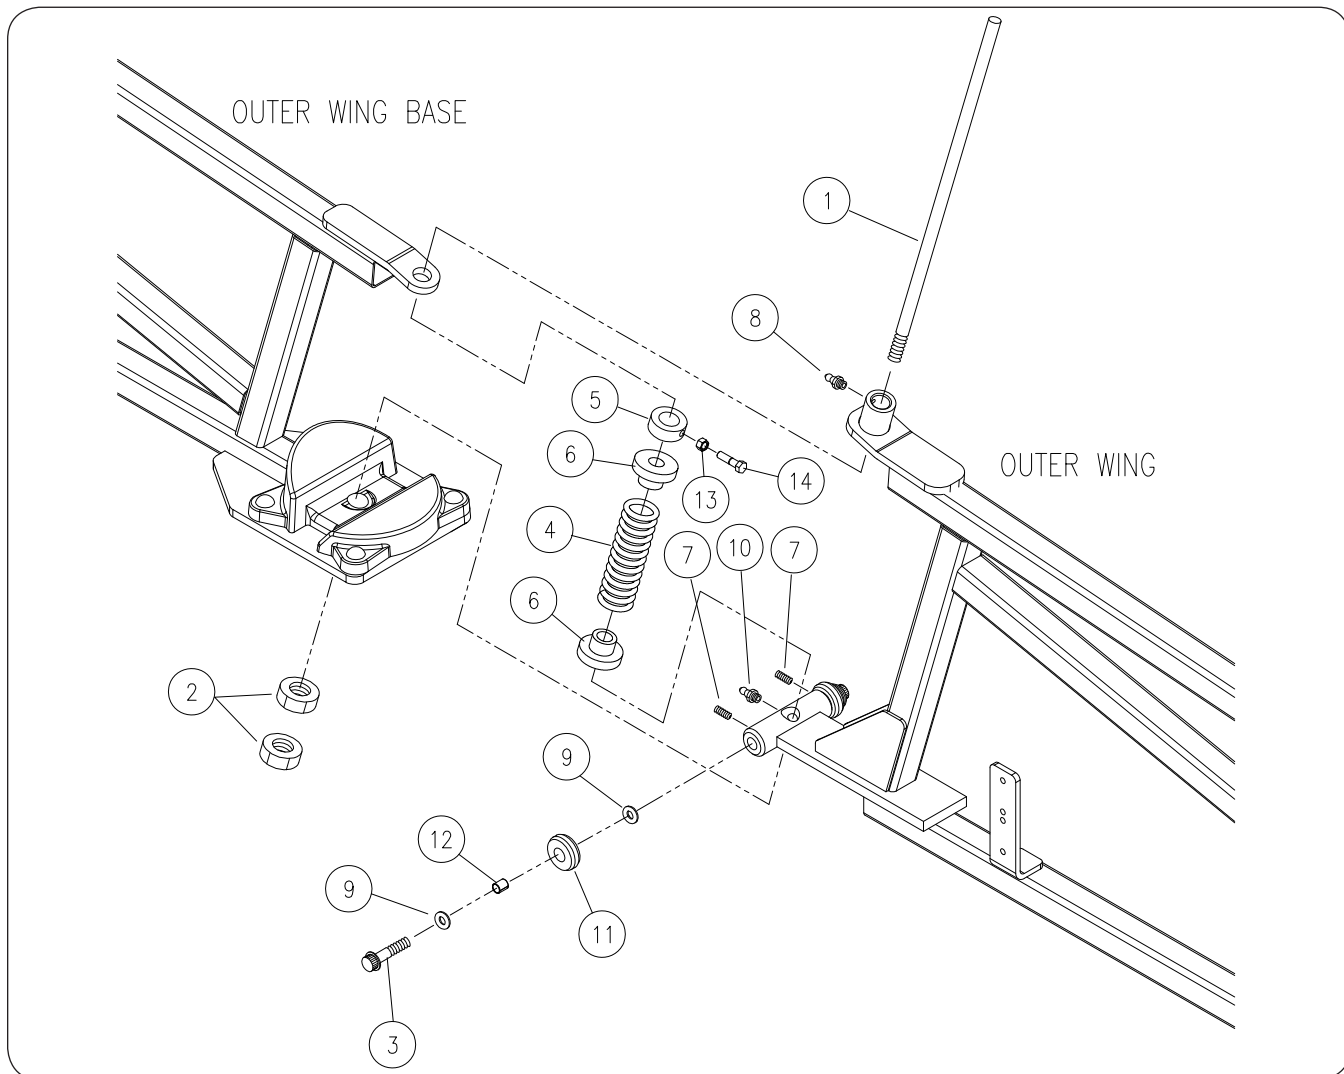

Outer Boom Break-Away Components

Please visit www.unverferth.com/parts/ for the most current parts listing.

ITEM	DESCRIPTION	PART NO.	QTY.	NOTES
1	Shaft, Break-Away	401725	2	
2	Jam Nut, 3/4"-10UNC Grade 5	9395-016	4	
3	Capscrew, 5/8"-11UNC x 1 3/4 Grade 5	9390-123	4	
4	Compression Spring =Black=	93944B	2	
5	Shaft Collar, 3/4	TA500689	2	
6	Spring Guide Bushing, 2 1/4 Dia. x 1 1/4	407867	4	
7	Setscrew, 1/4"-20UNC x 1/2 Cup Pt.	9399-060	4	
8	Grease Zerk	91160	2	
9	Flat Washer, 5/8	900902-049	8	Stainless Steel
10	Grease Zerk, 90°	93415	2	
11	Roller	406287	4	
12	Roller Bushing, 7/8 OD x 9/16 ID x 13/16	406288	4	
13	Hex Nut, 5/16"-18UNC	900901-004	2	Stainless Steel
14	Capscrew, 5/16"-18UNC x 3/4	9390-028	2