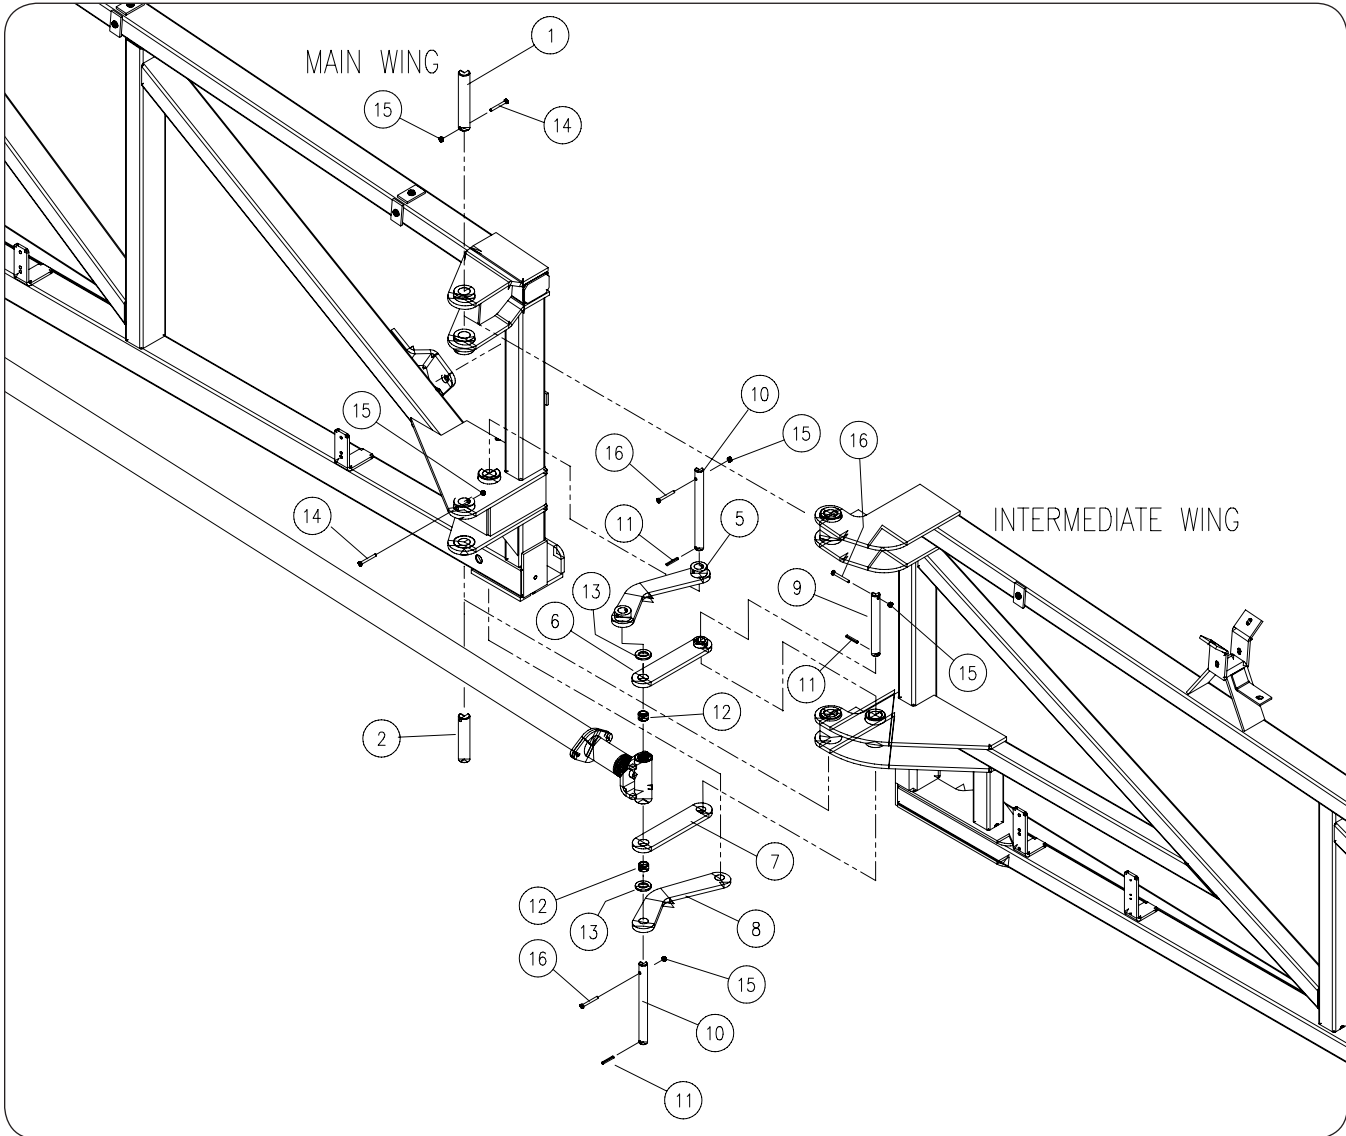

Wing Fold Components

Please visit www.unverferth.com/parts/ for the most current parts listing.

Wing Fold Components

Please visit www.unverferth.com/parts/ for the most current parts listing.

ITEM	PART NO.	DESCRIPTION	NOTES	QTY.
1	408451	Pin, Hinge		2
2	408452	Pin, Hinge		2
5	408455B	RH Fold Link Weldment		1
	408456B	LH Fold Link Weldment		1
6	408457B	Fold Link Weldment		2
7	404714B	Plate Fold Link		2
8	404711B	Fold Link Weldment		2
9	408453	Pin, Linkage		2
10	408454	Pin, Linkage		4
11	900910-164	Coiled Spring Pin, 1/4 x 1 3/4	Stainless Steel	6
12	9003958	Bushing, Self-Lubricating		4
13	900902-058	Flat Washer, 1"		4
14	900900-060	Capscrew, 3/8 x 2 1/4 UNC 18-8	Stainless Steel	4
15	900906-006	Locknut, 3/8 UNC	Stainless Steel	10
16	900900-059	Capscrew, 3/8-16UNC x 2	Stainless Steel	6