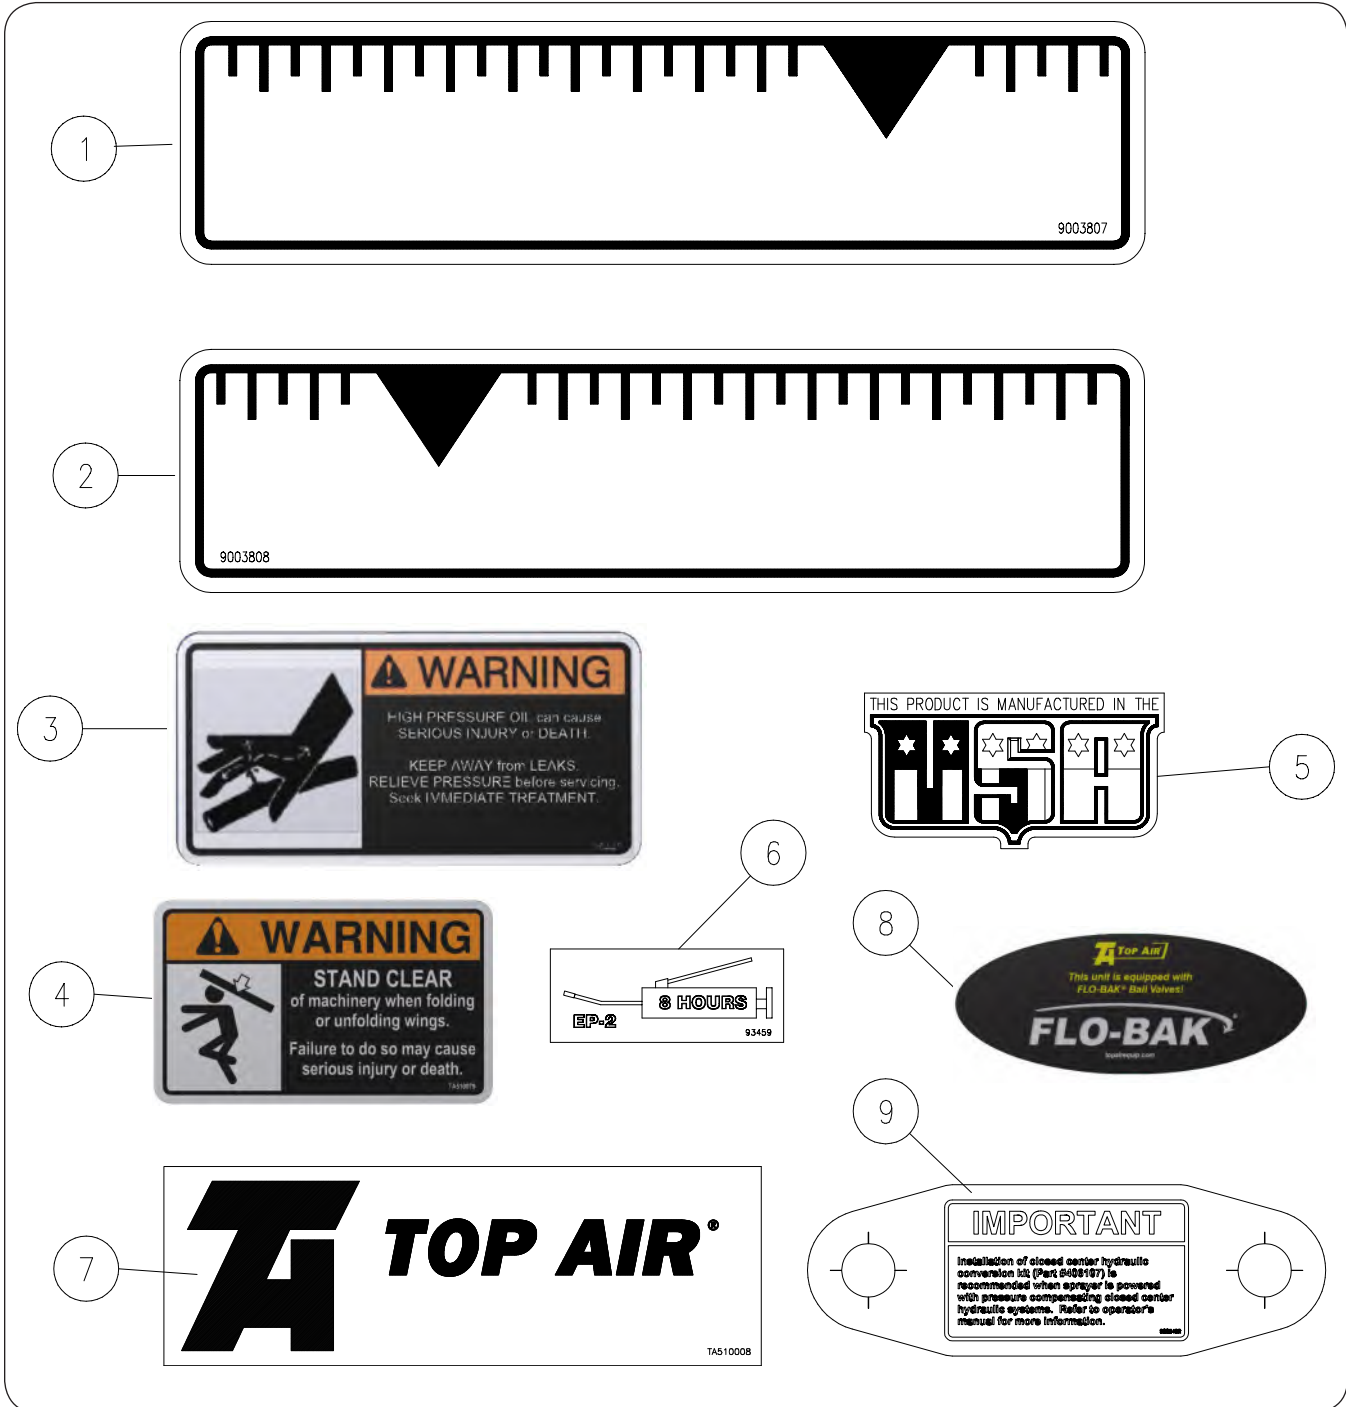

Front-Fold Booms 80' / 90' / 100' — Parts

Decals

Please visit www.unverferth.com/parts/ for the most current parts listing.

Decals

Please visit www.unverferth.com/parts/ for the most current parts listing.

ITEM	DESCRIPTION	PART NO.	QTY.	NOTES
1	Indicator Decal	9003807	1	Used on RH Side
2	Indicator Decal	9003808	1	Used on LH Side
3	Decal, "Hydraulic Warning"	95445	1	
4	Decal, "Warning - Stand Clear"	TA510079	2	
5	Decal - "USA"	TA510031	1	
6	Decal, "8-Hours Grease"	93459	5	
7	Decal, "Logo"	TA510008	1	
8	Decal, "Flo-Bak"	9004820	1	Optional
9	Decal, "Important"	9005492	1