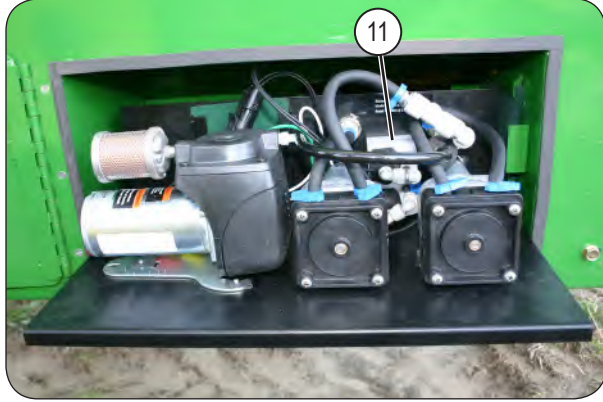

Front-Fold Booms 80' / 90' / 100' — Parts

Foam Marker Components (Optional)

Please visit www.unverferth.com/parts/ for the most current parts listing.

Front-Fold Booms 80' / 90' / 100' — Parts

Foam Marker Components (Optional)

Please visit www.unverferth.com/parts/ for the most current parts listing.

ITEM	DESCRIPTION	PART NO.	QTY.	NOTES
1	Air Filter	TA750020	1	
2	Tray Weldment	9005229	1	
3	Tee 3/8 Push Lock	9005204	1	
4	Compressor	TA750019	1	
5	Concentrate Pump	9005227	1	
6	Water Pump	9005226	1	
7	Pump Tube	TA750311	1	
8	Speed Clamp	TA801906	2	
9	Stem 1/4 HB x 3/8	9005224	2	
10	Bulkhead 3/8	9003944	2	
11	Control Module w/ Solenoids	9005223	1	
12	90° Elbow 1/8 M x 1/4 Hose Barb	TA808024	1	
13	Louver Filter	TA816029	1	
14	In-Line Check Valve	9006313	2