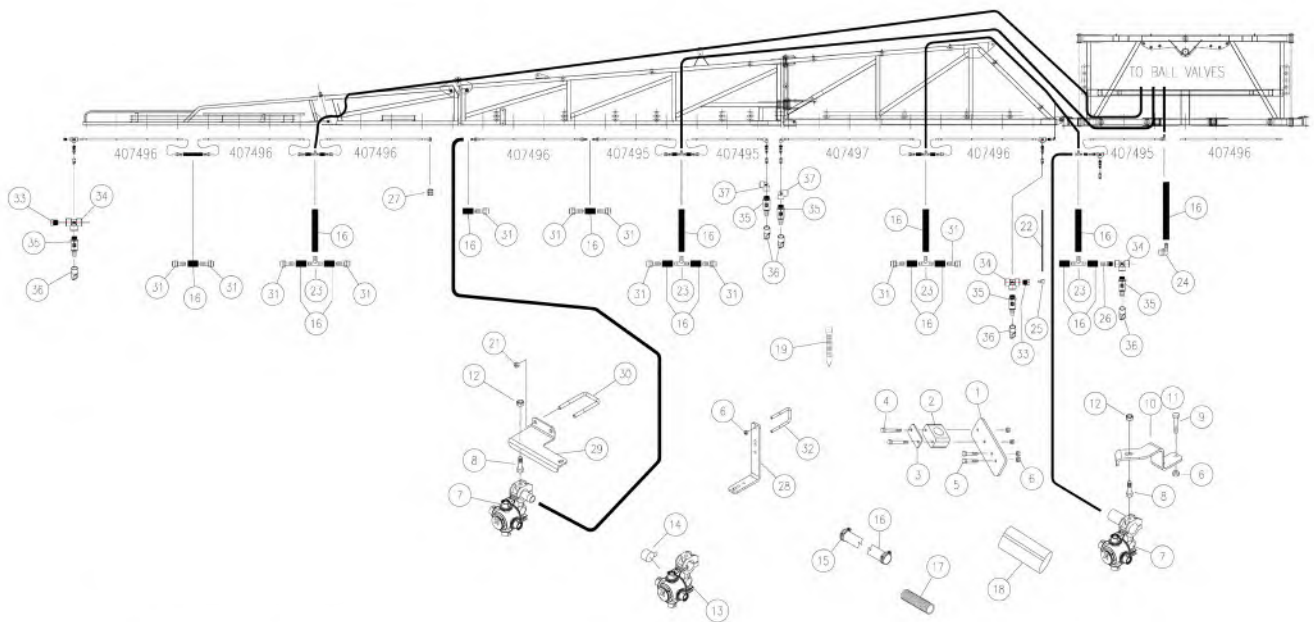

SECTION 1 - 180"

SECTION 2 - 165"

SECTION 3 - 195"

SECTION 4 - 210"

SECTION 5 - 165"

SECTION 6 - 180"

Front-Fold Booms 80' / 90' / 100' — Parts

Spray Plumbing - 90' 6-Section Boom - 15" Spacing Models 1200 / 1600 / 2400