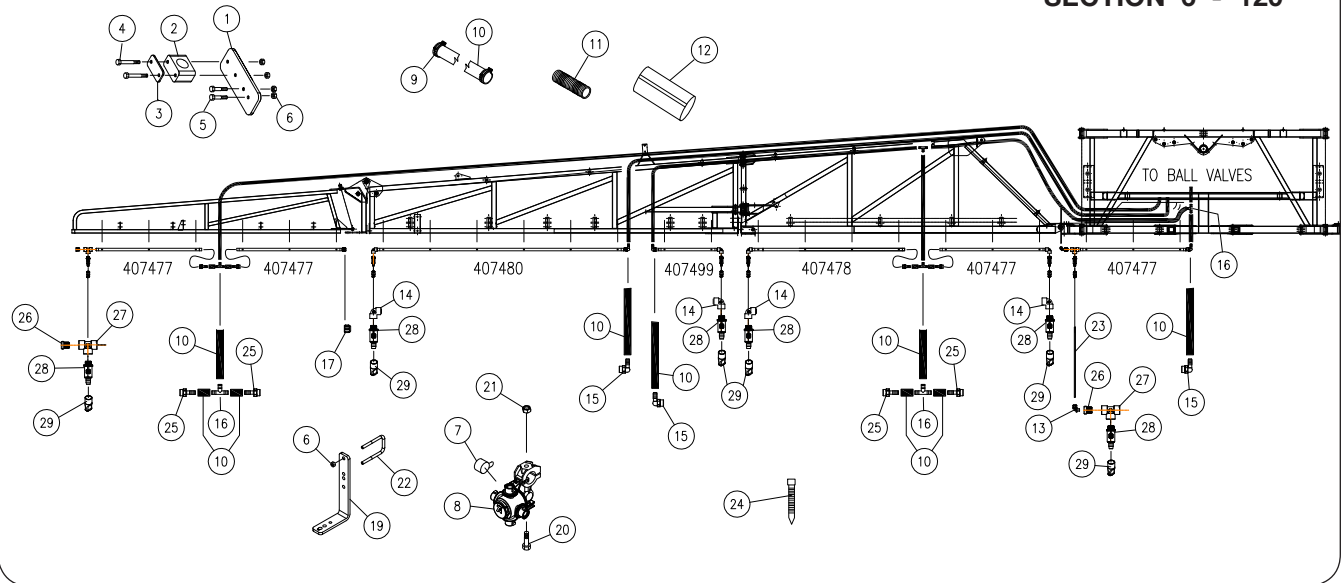

Front-Fold Booms 80' / 90' / 100' — Parts

Spray Plumbing - 80' 6-Section Boom - 20" Spacing Models 1200 / 1600

Please visit www.unverferth.com/parts/ for the most current parts listing.

BOOM CALIBRATION

SECTION 1 - 120"

SECTION 2 - 120"

SECTION 3 - 240"

SECTION 4 - 240"

SECTION 5 - 120"

SECTION 6 - 120"

Front-Fold Booms 80' / 90' / 100' — Parts

Spray Plumbing - 80' 6-Section Boom - 20" Spacing Models 1200 / 1600

Please visit www.unverferth.com/parts/ for the most current parts listing.

ITEM	DESCRIPTION	PART NO.	QTY	NOTES
1	Pipe Bracket	401318B	4	
2	Single Clamp Pair (Polypropylene)	9003819	24	
3	Top Plate for Single Clamp Pair	9004038	24	
4	Capscrew (Stainless Steel) 1/4"-20UNC x 2 1/2	900900-011	48	
5	Capscrew 1/4"-20UNC x 3/4 (Stainless Steel)	900900-003	8	
6	Flange Nut 1/4"-20UNC	9004720	72	
7	Tapered Plastic Plug	9003939	192	
8	Nozzle/Quad QJ 3/4" Eyelet	TA885421	48	
9	Hose Clamp 1/2"	TA800910	44	
10	Hose 3/4" Dia. (EPDM)	TA806250	190 Ft	
11	Spiral Hose Wrap, 1 3/8" Dia.	9004075	32 Ft	
12	Hose 4" Wrap	9003805	8 Ft	
13	Elbow 1/4" NPT x 1/4" Gauge Tube	TA720802	1	
14	90° Elbow 3/4-14 NPTF Female x 3/4-14 NPTF Female	TA814791	9	
15	Elbow 3/4" FPT x 3/4" HB	TA809826	6	
16	Hose Barb 3/4" Poly Tee	TA814891	8	
17	Poly Cap 3/4-14 NPTF	TA814762	2	
19	Nozzle Bracket 10 5/8"	407476B	8	
20	Capscrew (Stainless Steel) 5/16"-18UNC x 3/4	900900-028	8	
21	Flange Nut 5/16"-18UNC (Stainless Steel)	9005639	8	
22	U-Bolt (Stainless Steel) 1/4"-20UNC x 3.00	9005638	8	
23	Gauge Tube 1/4" Dia.	TA720620	51 Ft	
24	Cable Ties	9000104	60	
25	Adapter 3/4" FPT x 3/4" HB	9005650	8	
26	Reducer Bushing 3/4-14 NPTF Male x 1/4-18 NPTF Female	TA814651	3	
27	Tee 3/4-14 NPTF Female x 3/4-14 NPTF Female Run x 3/4-14 NPTF Female Branch	TA814781	3	
28	Valve 3/4" MPT x HB	9007699	12	
29	Cap	9007767	12