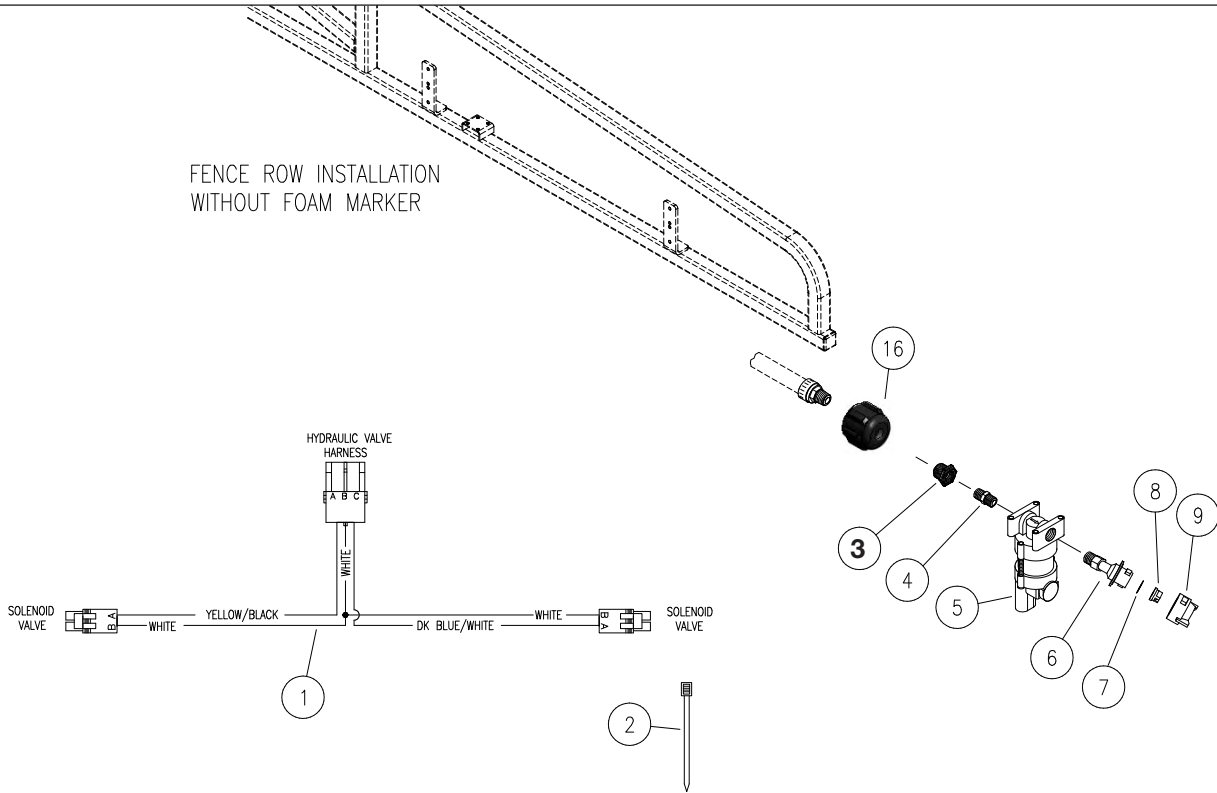

Front-Fold Booms 80' / 90' / 100' — Parts

Electric Fence Row Nozzle Kit (Optional)

Please visit www.unverferth.com/parts/ for the most current parts listing.

FENCE ROW INSTALLATION
WITHOUT FOAM MARKER