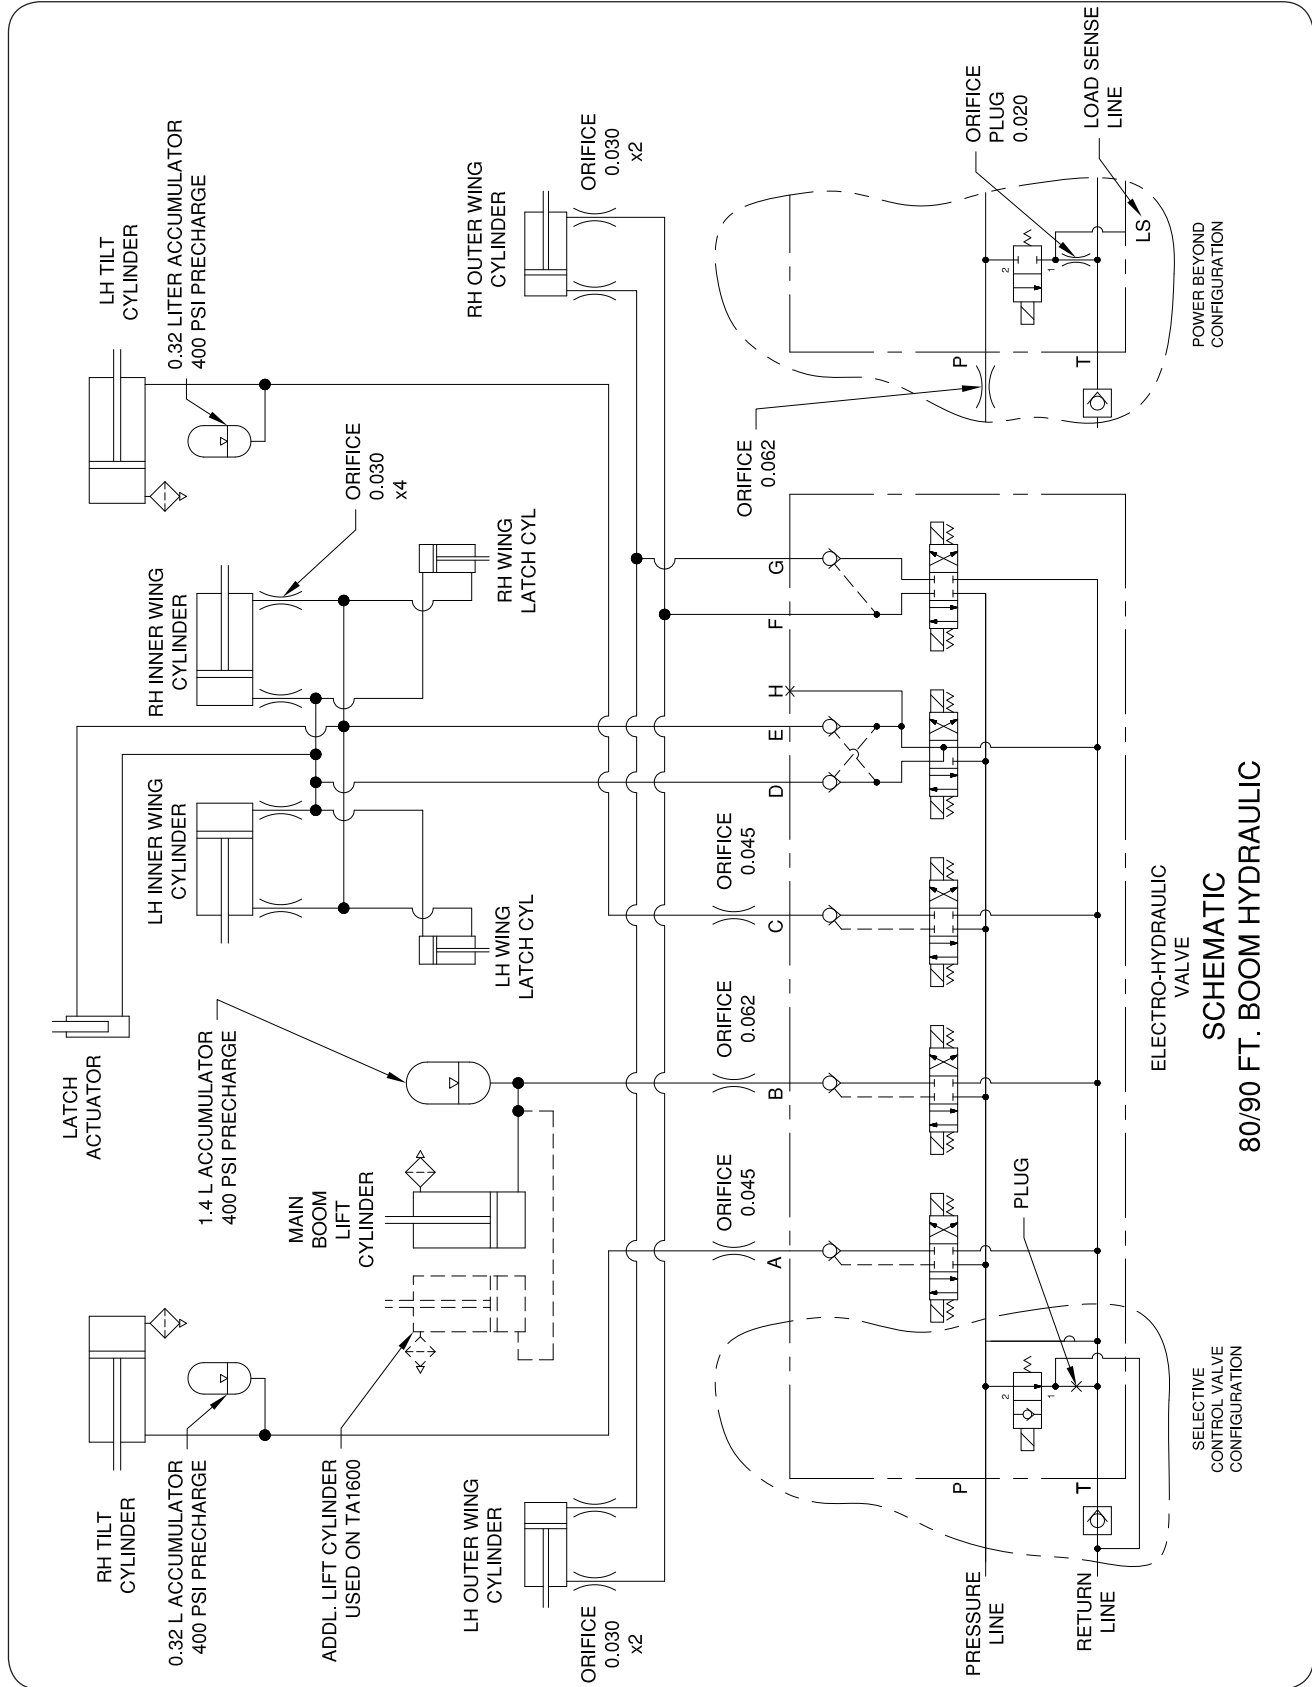

Front-Fold Booms 80' / 90' / 100' — Parts

Spray Plumbing - 100' 10-Section Boom - 20" Spacing Models 1200 / 1600

Please visit www.unverferth.com/parts/ for the most current parts listing.

ITEM	DESCRIPTION	PART NO.	QTY	NOTES
1	Pipe Bracket	401318B	4	
2	Single Clamp Pair (Polypropylene)	9003819	24	
3	Top Plate for Single Clamp Pair	9004038	24	
4	Capscrew (Stainless Steel) 1/4"-20UNC x 2 1/2	900900-011	48	
5	Capscrew (Stainless Steel) 1/4"-20UNC x 3/4	900900-003	8	
6	Flange Nut 1/4"-20UNC	9004720	88	
7	Tapered Plastic Plug	9003939	240	
8	Nozzle/Quad QJ 3/4" Eyelet	TA885421	60	
9	Hose Clamp 1/2"	TA800910	52	
10	Hose 3/4" Dia. (EPDM)	TA806250	315 Ft	
11	Spiral Hose Wrap, 1 3/8" Dia.	9004075	72 Ft	
12	Hose 4" Wrap	9003805	8 Ft	
13	Elbow 1/4" NPT x 1/4" Gauge Tube	TA720802	1	
14	90° Elbow 3/4-14 NPTF Female x 3/4-14 NPTF Female	TA814791	13	
15	Elbow 3/4" FPT x 3/4" HB	TA809826	10	
16	Hose Barb 3/4" Poly Tee	TA814891	6	
17	Poly Cap 3/4-14 NPTF	TA814762	2	
18	Adapter 3/4" FPT x 3/4" HB	9005650	8	
19	Nozzle Bracket 10 5/8"	407476B	16	
20	Capscrew (Stainless Steel) 5/16"-18UNC x 3/4	900900-028	16	
21	Flange Nut 5/16"-18UNC (Stainless Steel)	9005639	16	
22	U-Bolt (Stainless Steel) 1/4"-20UNC x 3 x 2 5/16	9005638	8	
	U-Bolt (Stainless Steel) 1/4"-20UNC x 2 3/4 x 1 13/16	9004714	8	
23	Gauge Tube 1/4" Dia.	TA720620	51 Ft	
24	Cable Ties	9000104	80	
25	Reducer Bushing 3/4-14 NPTF Male x 1/4-18 NPTF Female	TA814651	3	
26	Tee 3/4-14 NPTF Female x 3/4-14 NPTF Female Run x 3/4-14 NPTF Female Branch	TA814781	3	
27	Valve 3/4" MPT x HB	9007699	16	
28	Cap	9007767	16	

Front-Fold Booms 80' / 90' / 100' — Parts

Hydraulic Schematic

Please visit www.unverferth.com/parts/ for the most current parts listing.