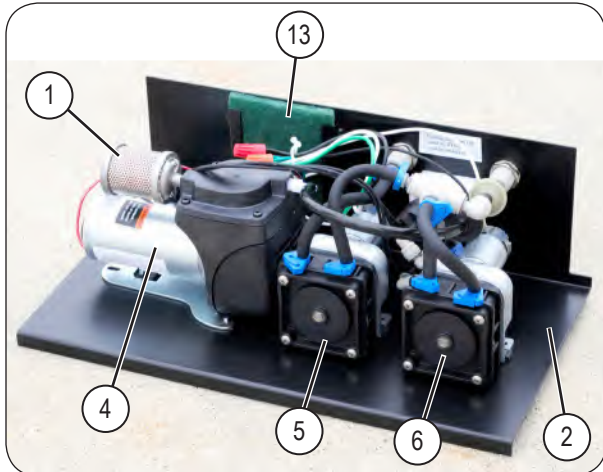

Front-Fold Booms 80' / 90' / 100' — Parts

Foam Marker Components (Optional)

Please visit www.unverferth.com/parts/ for the most current parts listing.

Front-Fold Booms 80' / 90' / 100' — Parts

Foam Marker Components (Optional)

Please visit www.unverferth.com/parts/ for the most current parts listing.

ITEM	DESCRIPTION	PART NO.	QTY.	NOTES
1	Air Filter	TA750020	1	
2	Tray Weldment	9005229	1	
3	Tee 3/8 Push Lock	9005204	1	
4	Compressor	TA750019	1	
5	Concentrate Pump	9005227	1	
6	Water Pump	9005226	1	
7	Pump Tube	TA750311	1	
8	Speed Clamp	TA801906	2	
9	Stem 1/4 HB x 3/8	9005224	2	
10	Bulkhead 3/8	9003944	2	
11	Control Module w/ Solenoids	9005223	1	
12	90° Elbow 1/8 M x 1/4 Hose Barb	TA808024	1	
13	Louver Filter	TA816029	1	
14	In-Line Check Valve	9006313	2