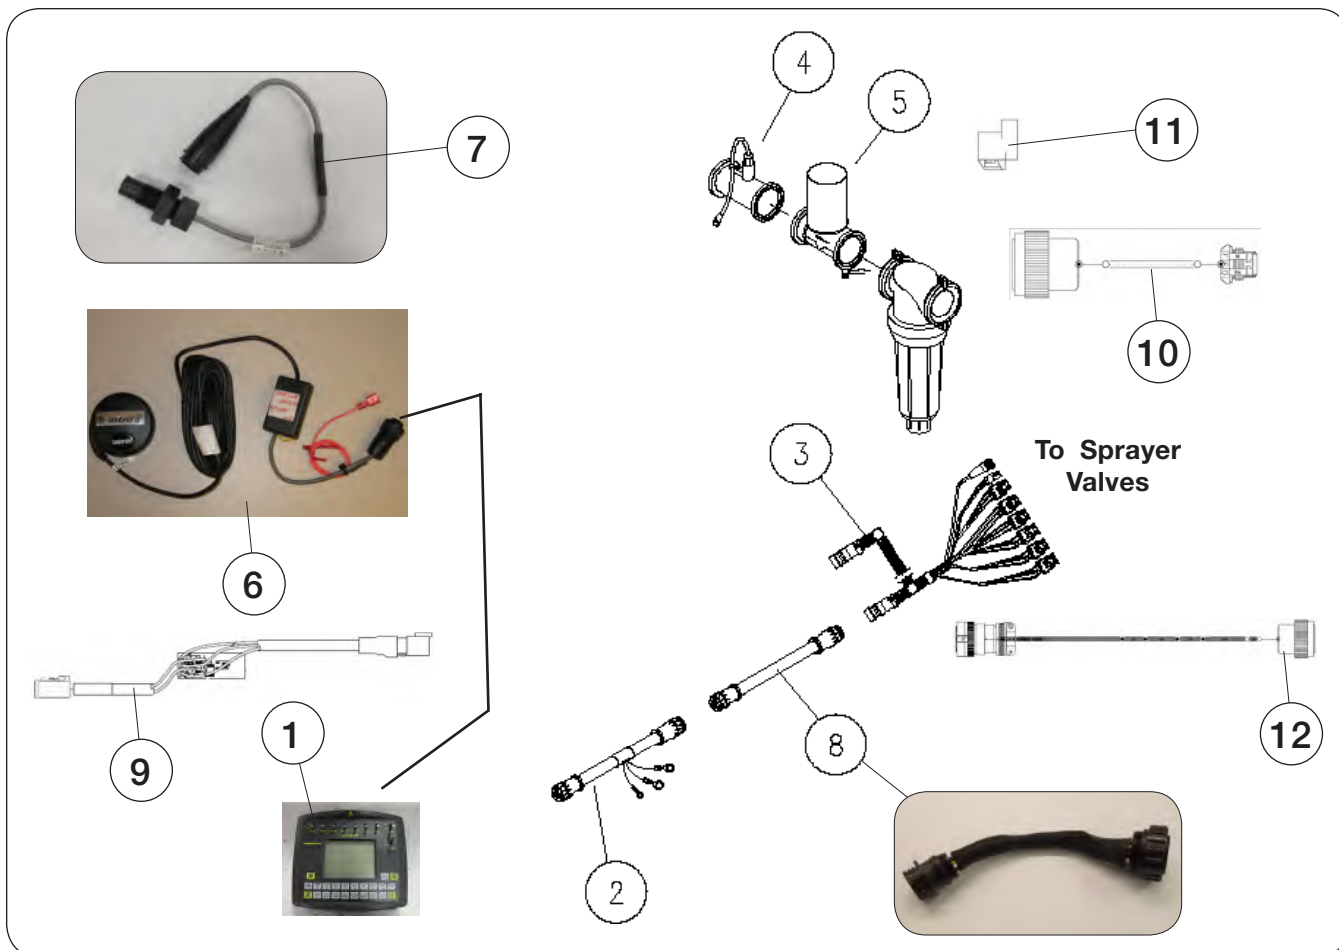

Front-Fold Booms 80' / 90' / 100' — Parts

Electrical - Spray

Please visit www.unverferth.com/parts/ for the most current parts listing.

ITEM	DESCRIPTION	PART NUMBER	QTY.	NOTES
		RAVEN 4400		
1	Controller Kit, Raven 4400	409244FS	1	
	Console	TA720316	1	
	Fuse, Type 3AG, 6.25 Amp, 250 Volt	9005331	-	Not Shown Separately
2	Cable, Console (Generation 3)	9006998	1	
3	Cable, Sprayer Controller	9006684	1	
4	Flowmeter, RFM 60P	TA720365	1	
5	Regulating Valve, 1 1/2" Flanged	TA720260	1	Not Used With PWM Pumps
	Regulating Valve, 1" Flanged	TA720258		
6	Garmin Astro GPS Speed Sensor (1Hz) 3-Pin	TA723025	1	
7	Transducer for Flow Meter	TA720213	1	
8	Adapter Cable - 16 Pin To 37 Pin	9006739	1	
9	Boost Box Harness	9007550	1	Required With 4400 Controller
10	Terminator Adapter Cable	9006744	1	
11	Terminator	9005921	1	
12	CAN Bus Cable	9007060	1