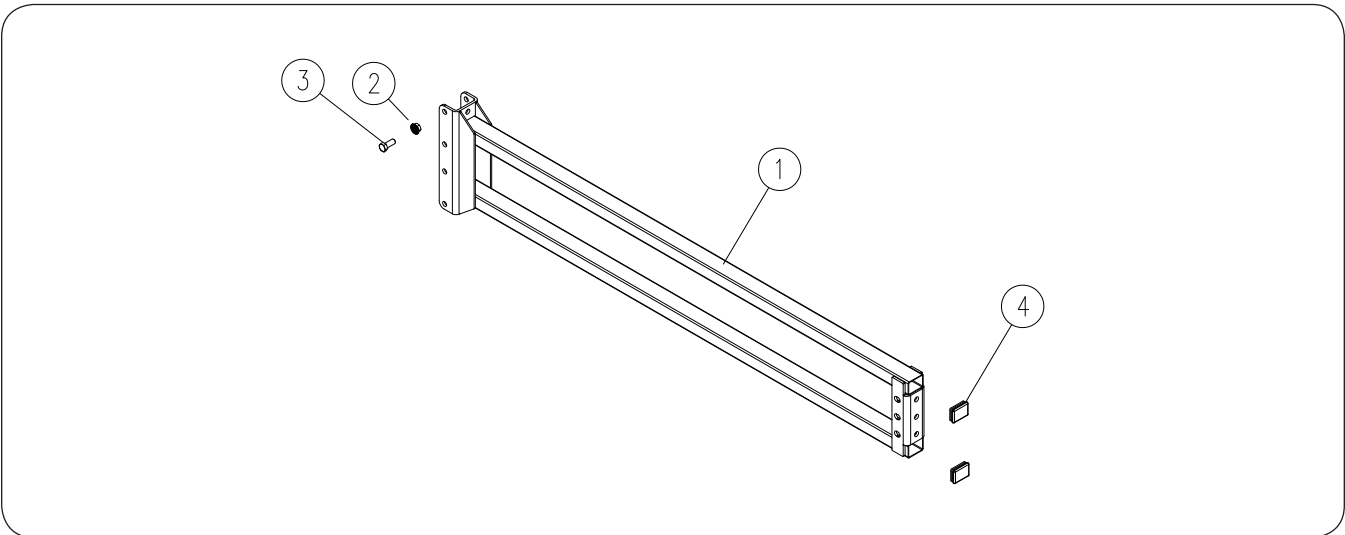

ITEM	DESCRIPTION	PART NO.	QTY.	NOTES
1	Extension Weldment	407639B	2	
2	Serrated Flange nut, 1/2"-13UNC	9005691	24	Stainless Steel
3	Capscrew, 1/2"-13UNC x 1 1/4	900900-100	24	Stainless Steel
4	Plastic Plug	9004570	4