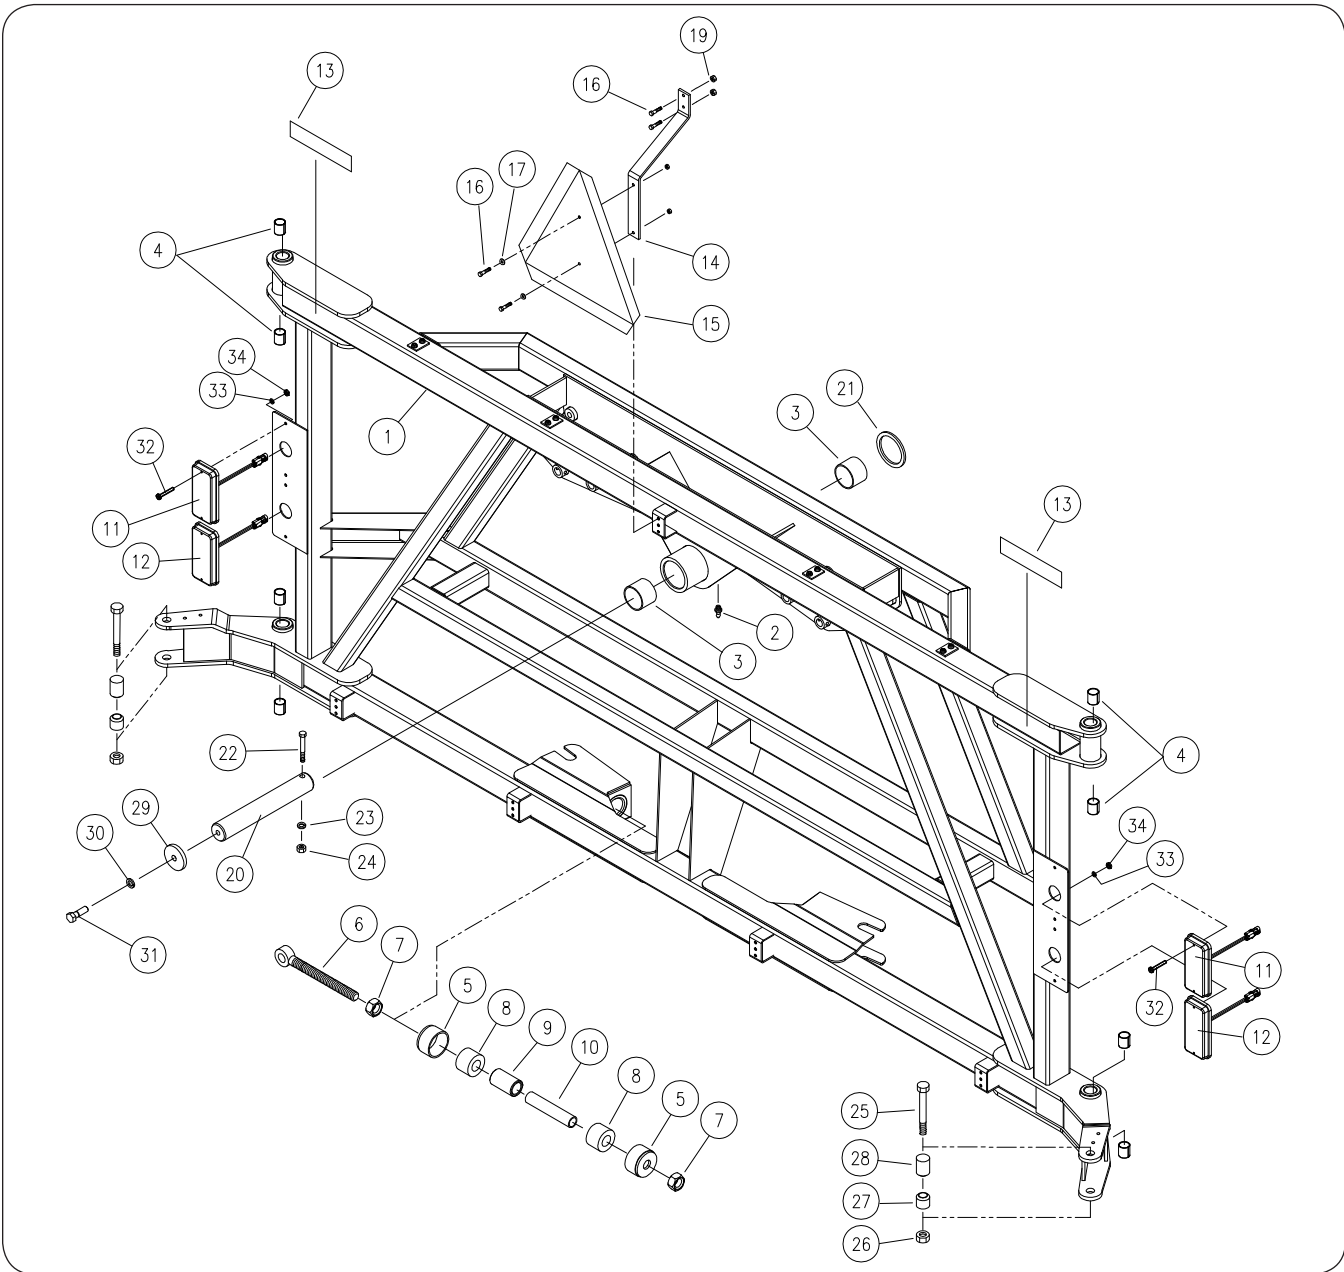

Front-Fold Booms 80' / 90' / 100' — Parts

Center Section

Please visit www.unverferth.com/parts/ for the most current parts listing.

Touch-Up Paint

PAINT	SPRAY
Black	97013
Green	97015
Red	97301
Primer, Gray	950082