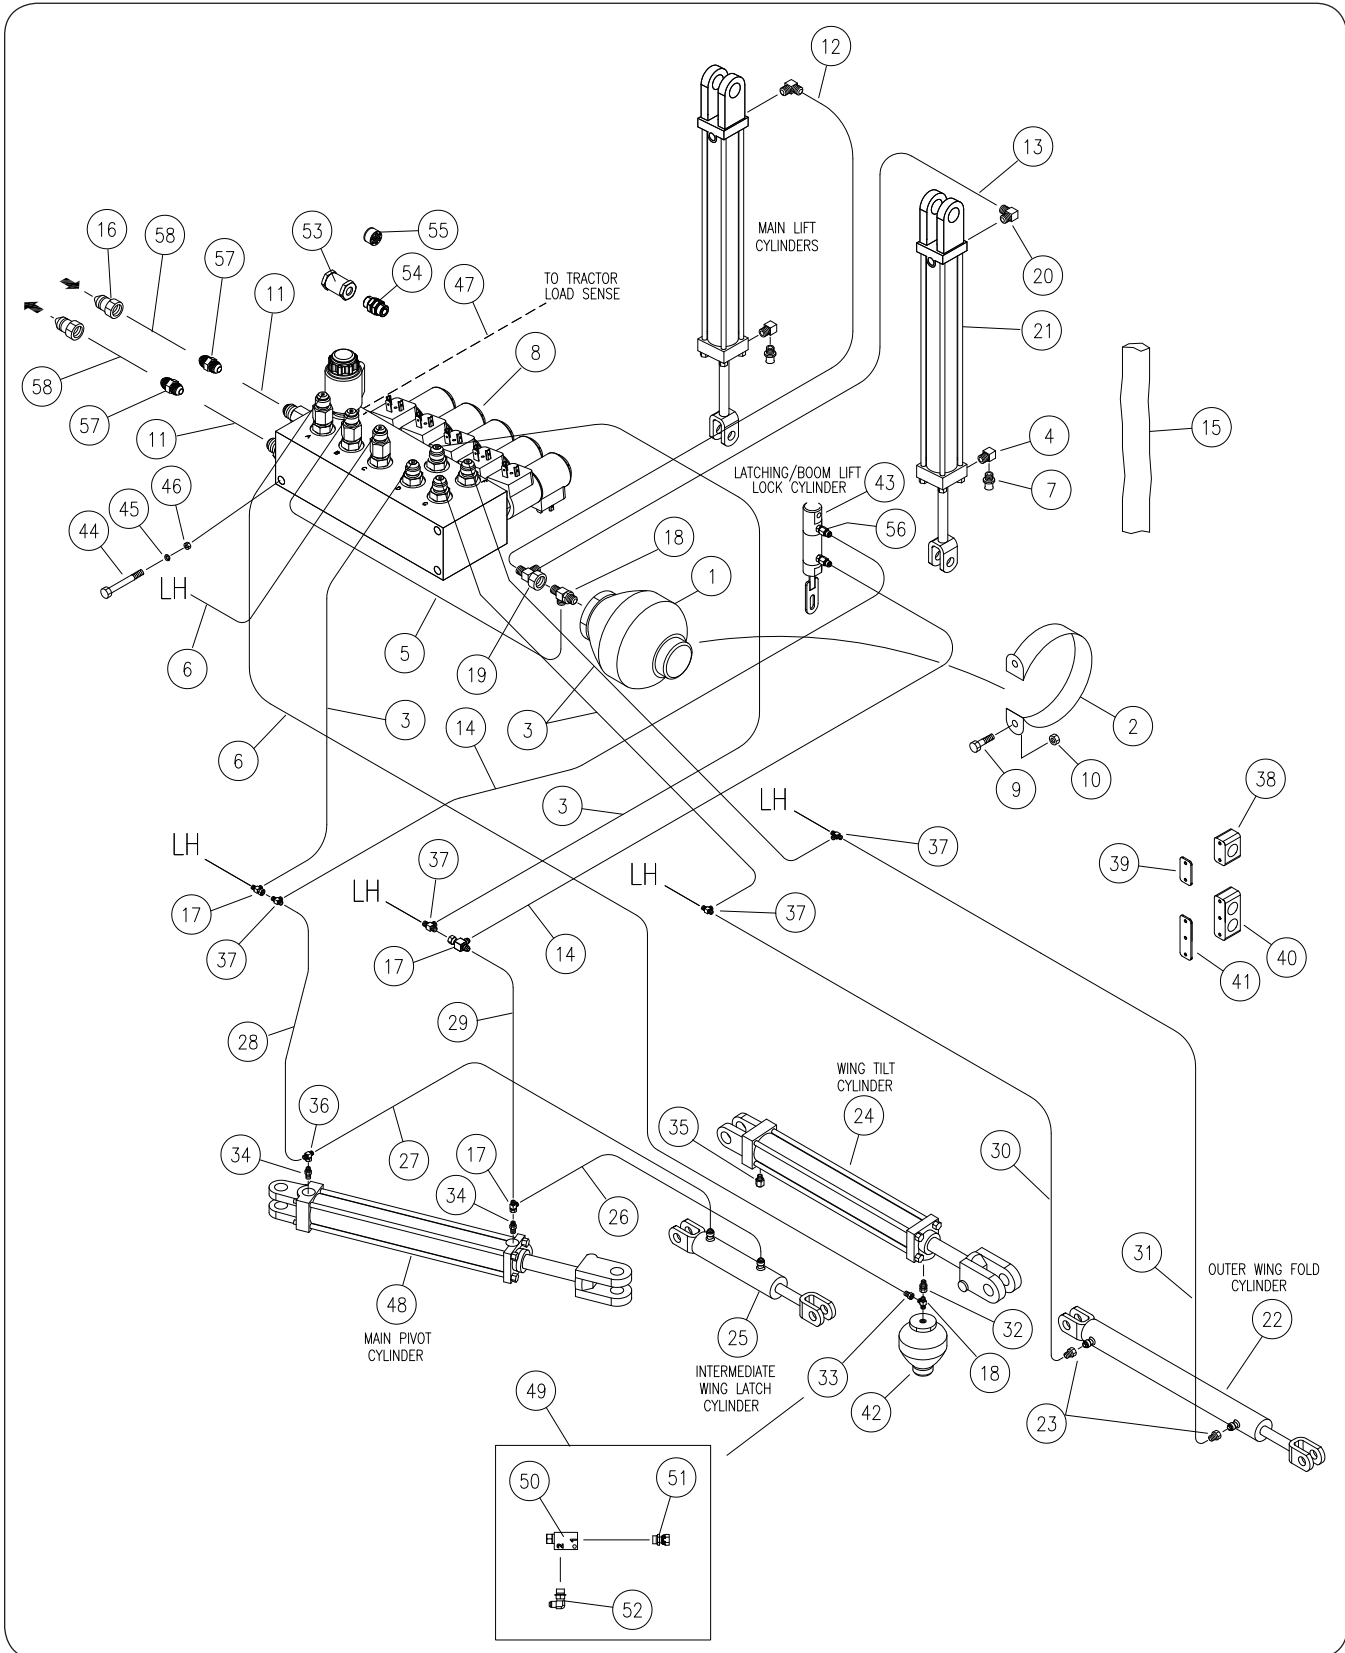

Front-Fold Booms 80' / 90' / 100' — Parts

Hydraulic System

Please visit www.unverferth.com/parts/ for the most current parts listing.

Front-Fold Booms 80' / 90' / 100' — Parts

Hydraulic System

Please visit www.unverferth.com/parts/ for the most current parts listing.

ITEM	DESCRIPTION	PART NO.	QTY.	NOTES
1	Accumulator	9003796	1	1.4 L / 400 PSI Precharge
2	Clamp	400665B	1	
3	Hose, 1/4 x 78"	9000925	4	9/16-18 JICF 90 / Str.
4	Elbow	9001034	2	3/4-16 ORM / 3/8 NPTF 90
5	Hose, 3/8 x 16	9003681	1	9/16-18 JICF 90 / 3/4-16 JICF
6	Hose, 1/4 x 120"	901521	2	9/16-18 JICF 90 / Straight
7	Breather	9003736	2	3/8 NPT Bronze
8	Control Valve, 5-Spool	9003797	1	Pages 24 & 25
9	Capscrew, 3/8-16UNC x 1 1/4	9390-056	2	
10	Locknut, 3/8-16UNC	9928	2	
11	Hose, 1/2 x 260"	9005835 (Return)	2	3/4-16 JICF 90 / 3/4-16 JICF
		9006241 (Pressure)		
12	Hose, 1/2 x 15 1/2"	9003834	1	3/4-16 JICF
13	Hose, 1/2 x 36"	94086	1	3/4-16 JICF
14	Hose, 1/4 x 31"	9003836	2	9/16-18 JICF 90 / Straight
15	Hose Wrap, 3"	9003849	6	
16	Male Tip Coupling	91383	4	3/4-16 O-Ring
17	Tee	9006157	2	9/16-18 JIC Flare O-JICF Swivel Run
18	Tee	9006159	4	3/4-16 JIC Flare O x 3/4-16 ORM Run
19	Tee	9006160	1	3/4-16 JIC Flare O x JICF Sw. Branch
20	Elbow	9006167	2	3/4-16 JIC Flare O ORM
21	Cylinder, Tie Rod - 2 x 24"	9003680	2	Main Lift - Page 26
22	Cylinder, Welded - 2 1/4 x 16"	9004632	2	Outer Wing Fold - Page 26
23	Restrictor Reducer	9006161	4	9/16-18 JICF - Flare O, .030"
24	Cylinder, Tie Rod - 2 1/2 x 14"	9002123	2	Tilt - Page 26
25	Cylinder, Welded - 1 1/2 x 4"	9003789	2	Interm. Wing Latch - Page 26
26	Hose, 1/4 x 200"	9001854	2	9/16-18 JICF
27	Hose, 1/4 x 217"	9003221	2	9/16-18 JICF
28	Hose, 1/4 x 22"	9003897	2	9/16-18 JICF
29	Hose, 1/4 x 39.5"	9003436	2	9/16-18 JICF
30	Hose, 1/4 x 354"	9003779	2	9/16-18 JICF 90 / Str.
31	Hose, 1/4 x 367"	9003780	2	9/16-18 JICF 90 / Str.
32	Adapter	96935	2	3/4-16 JICF / ORM
33	Tube Reducer	9006152	2	3/4-16 JICF / 9/16-18 JIC Flare O
34	Adapter Restrictor - .031	9006162	4	9/16-18 JIC Flare O / 3/4-16 ORM
35	Breather Plug	9003825	2	3/4-16UNF
36	Tee	9006158	2	9/16-18 JIC Flare O / JICF Sw. Br.
37	Tee	9006164	4	9/16-18 JIC Flare O
38	Single Clamp Pair, .55	9003815	4	
39	Top Plate, Single	9003813	4	
40	Twin Clamp Pair, .55	9003816	28	
41	Top Plate, Twin	9003814	28	
42	Accumulator	9003811	1	.32 L / 400 PSI Precharge
43	Latching/Boom Lift Lock Cylinder	9005606	1	
44	Capscrew, 5/16"-18UNC x 4	9390-042	3	
45	Lock Washer, 5/16	9404-019	3	
46	Nut, 5/16"-18UNC	9394-004	3	
47	Hose, 1/4 x 372"	9003948	1	Option - Load Sense
48	Cylinder, Tie Rod - 2 x 14"	9003959	2	Main Pivot
49	Optional 1-Way Orifice Kit	406911	-	Includes Items 50-52
50	Orifice w/Reverse Free Flow Check	9005006	2	
51	Adapter	96935	2	3/4-16 JICF / ORM
52	90° Elbow	9006173	2	9/16-18 JIC Flare O 90° / 3/4-16 ORM
53	Inline Filter	9005403	1	(Installed on pressure hose of tractor)
54	3/4" O-Ring Nipple	98508	1	
55	Replacement Filter Element	9005404	1	
56	Adapter	9006163	2	9/16-18 JIC Flare O / 7/16-20 ORM
57	Adapter	9006156	2	3/4-16 JIC Flare O x 3/4-16 JIC Flare O
58	Hose 1/2 x 152	9001103	2	3/4-16 ORM x 3/4-16 JICF