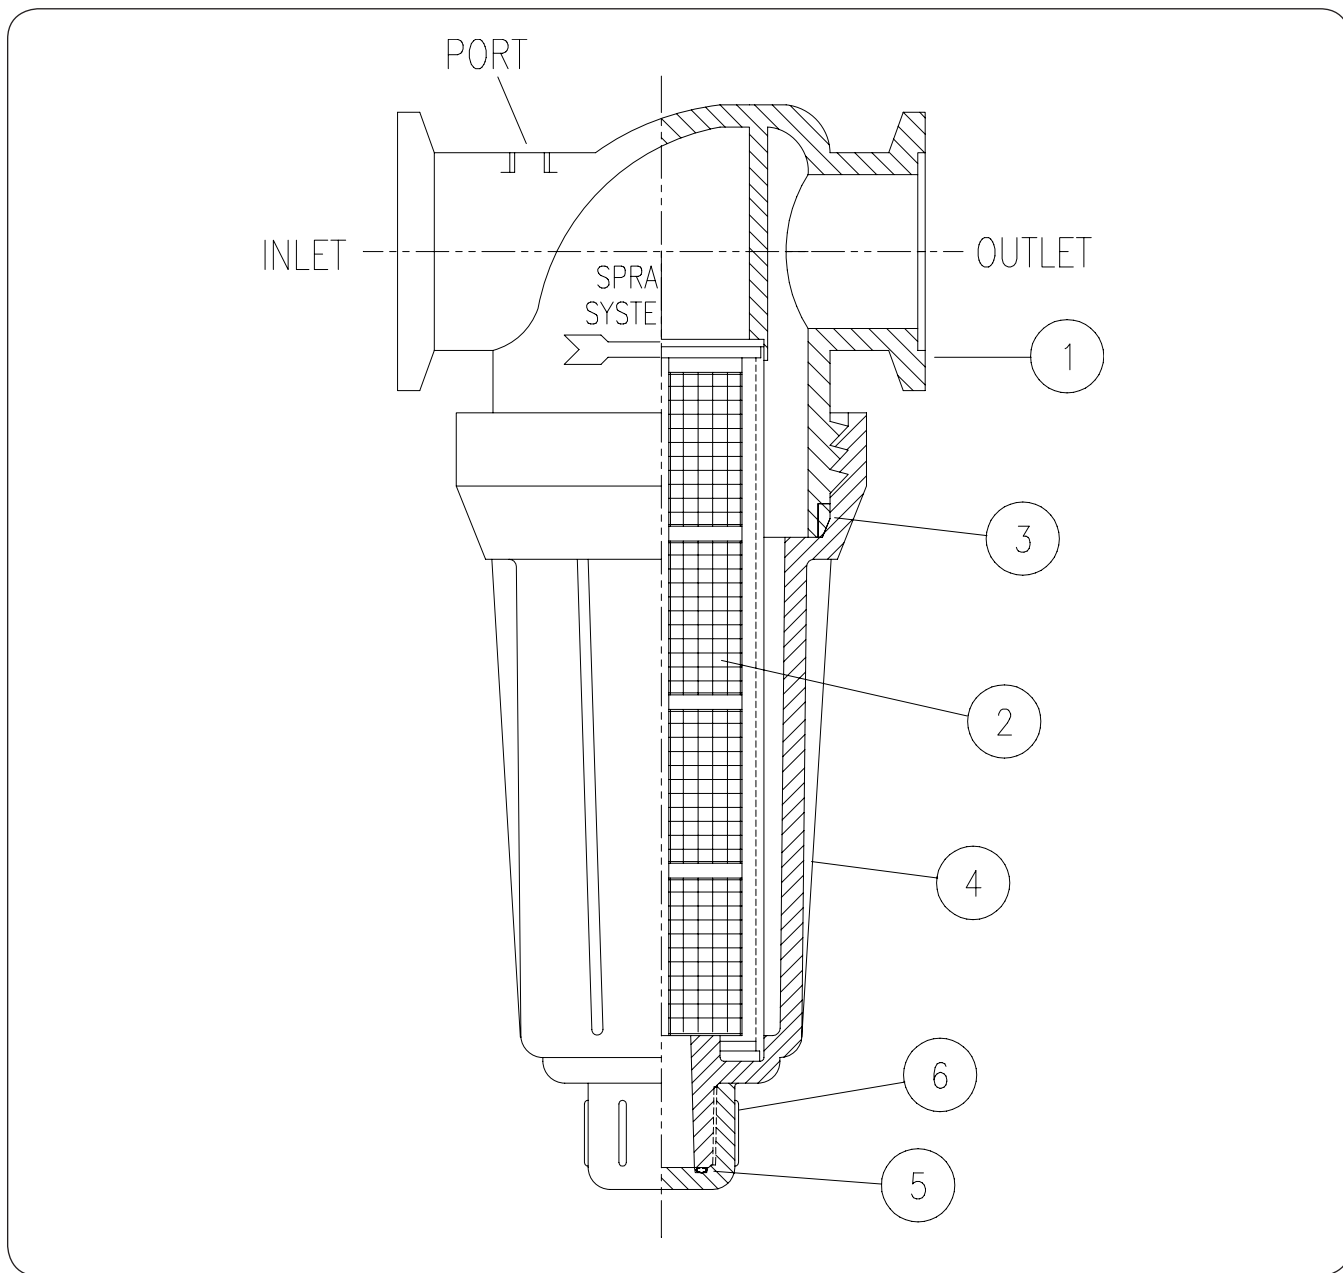

Strainer

Please visit www.unverferth.com/parts/ for the most current parts listing.

ITEM	DESCRIPTION	PART NO.	QTY.	NOTES
	Strainer Complete	402255	1	2" Flange
1	Strainer Head	N/A	1	
2	Screen, 50 Mesh (Red)	TA869070	1	
3	Gasket, EPDM	TA867486	1	
4	Bowl, Polypropylene	TA868842	1	
5	O-Ring, Viton	TA868843	1	
6	Cap, Polypropylene	TA868844	1