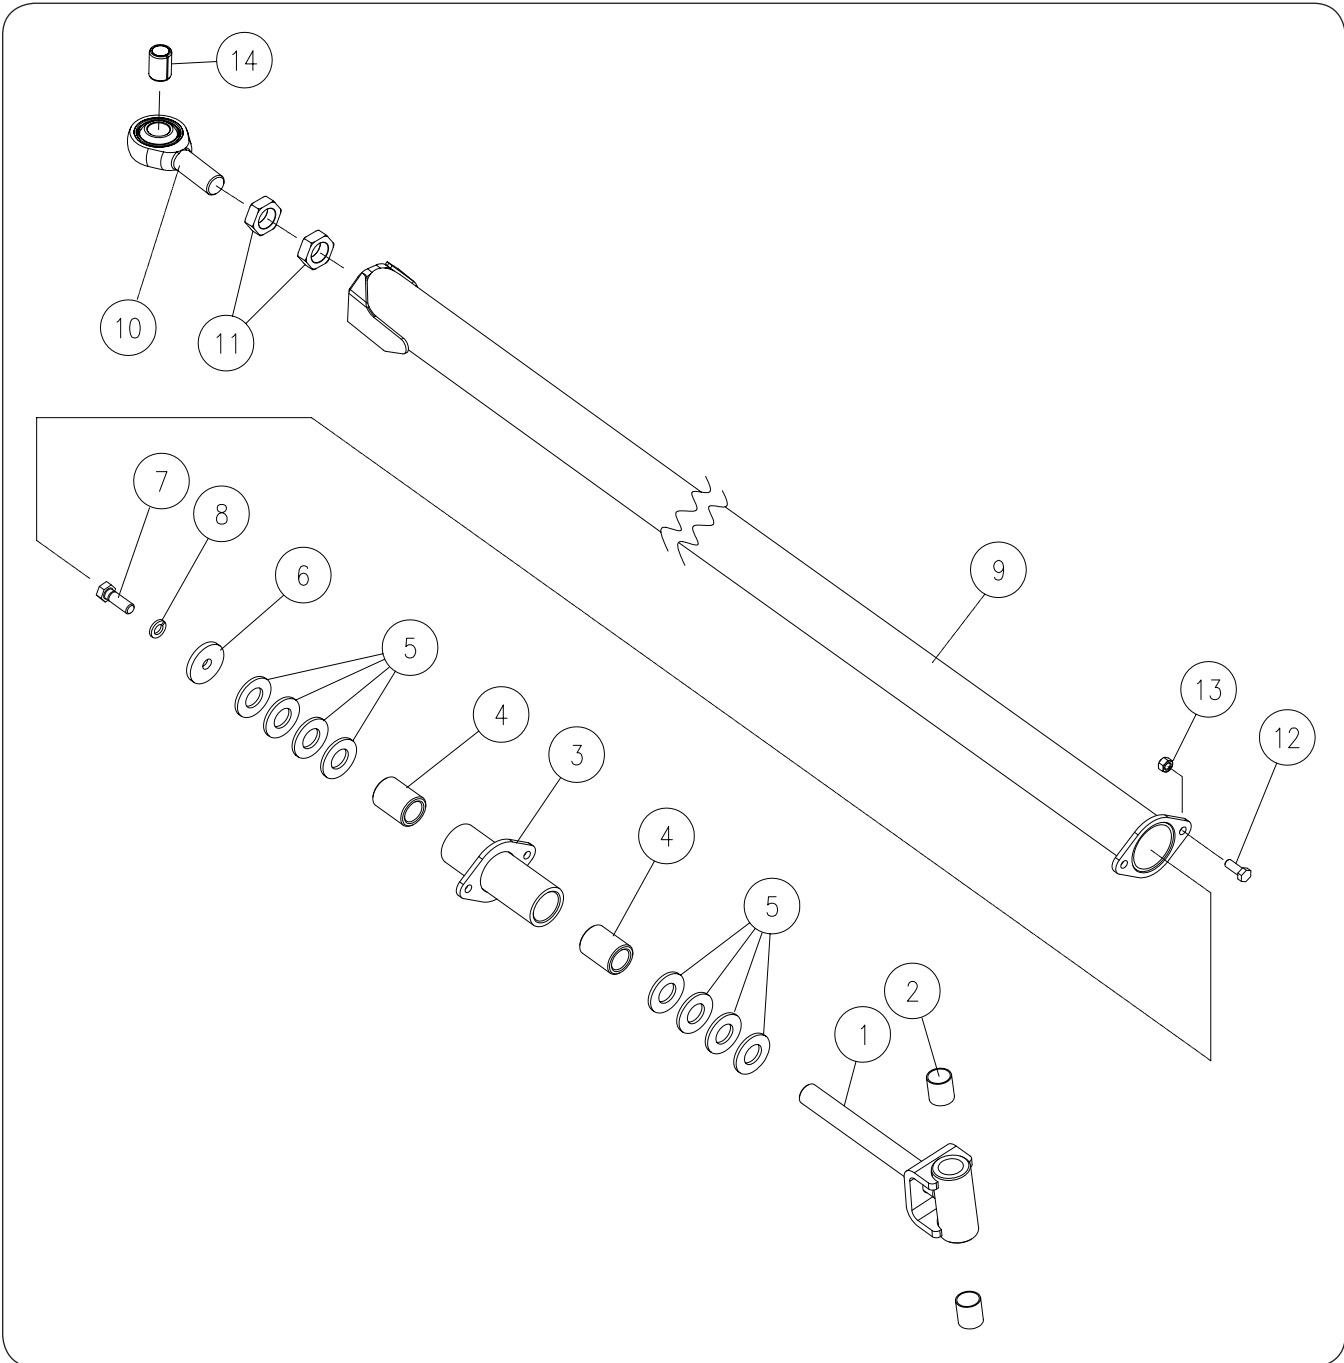

Gull Wing Linkage

Please visit www.unverferth.com/parts/ for the most current parts listing.

Front-Fold Booms 80' / 90' / 100' — Parts

Gull Wing Linkage

Please visit www.unverferth.com/parts/ for the most current parts listing.

ITEM	DESCRIPTION	PART NO.	QTY.	NOTES
1	Link End Weldment	404716B	2	
2	Self-Lubricating Bushing	9003440	4	
3	Spring Guide Weldment	407273B	2	
4	Bushing, Wear	401381	4	
5	Belleville Spring	9003787	24	
6	Washer, Spring	401307	2	
7	Capscrew, 1/2-12UNC x 1 1/2	9390-101	2	
8	Lock Washer, 1/2	9404-025	2	
9	Gull Wing Link Weldment	407271B	2	
10	Rod End, 1"	9005416	2	
11	Hex Jam Nut, 1-14UNS Grade 5	9395-019	4	
12	Capscrew, 3/8-16UNC x 1	900900-055	4	Stainless Steel
13	Locknut, 3/8-16UNC	900906-006	4	Stainless Steel
14	Split Tension Bushing	9005417	2