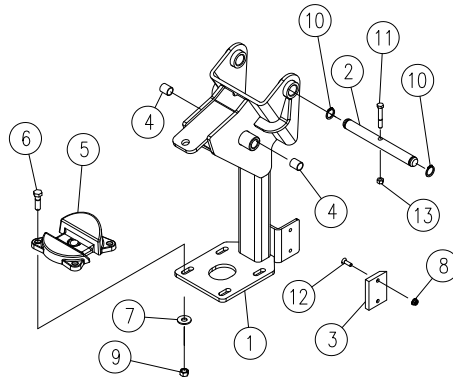

Front-Fold Booms 80' / 90' / 100' — Parts

Outer Wings - 80' / 90' / 100' Booms

Please visit www.unverferth.com/parts/ for the most current parts listing.

ITEM	DESCRIPTION	PART NO.	QTY.	NOTES
1	Outer Wing Pivot	407615B	2	
2	Hinge Pin, 1" Dia. x 9 3/4	405259	2	
3	Wear Pad	405938	4	
4	Bushing, .882 OD x .758 ID x 1	9003752	4	Self-Lubricating
5	Pivot Casting/Boom Breakaway Ramp	404606B	2	
6	Capscrew, 1/2"-13UNC x 1 3/4	900900-102	8	Stainless Steel
7	Flat Washer, 1/2	900902-044	8	Stainless Steel
8	Flange Nut, 5/16"-18UNC	9005639	8	Stainless Steel
9	Locknut, 1/2"-13UNC	900906-010	8	Stainless Steel
10	Retaining Ring, 1"	91192	4	
11	Capscrew, 3/8-16UNC x 2 1/2	900900-061	2	Stainless Steel
12	Flat Head Machine Screw, 5/16"-18UNC x 1	900907-640	8	Stainless Steel
13	Locknut, 3/8-16UNC	900906-006	2	Stainless Steel