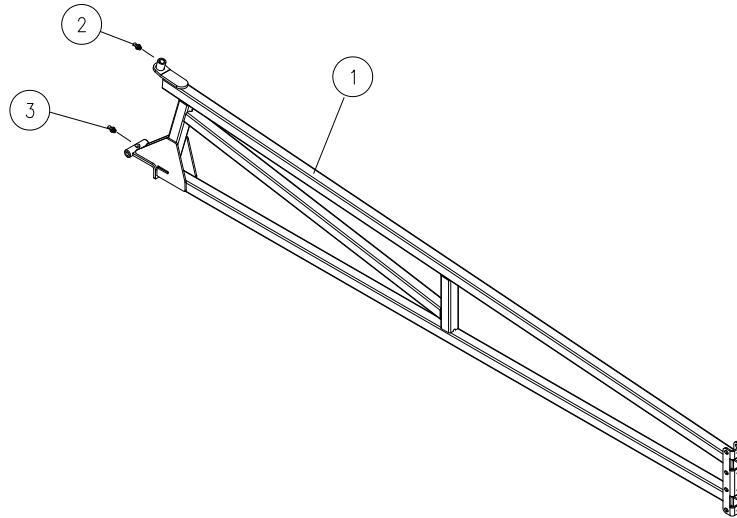

Front-Fold Booms 80' / 90' / 100' — Parts

Outer Wings - 100' Booms

Please visit www.unverferth.com/parts/ for the most current parts listing.

ITEM	DESCRIPTION	PART NO.	QTY.	NOTES
1	Outer Wing Replacement Kit	408769	2	
2	Grease Zerk	91160	2	
3	Grease Zerk, 90°	93415	2