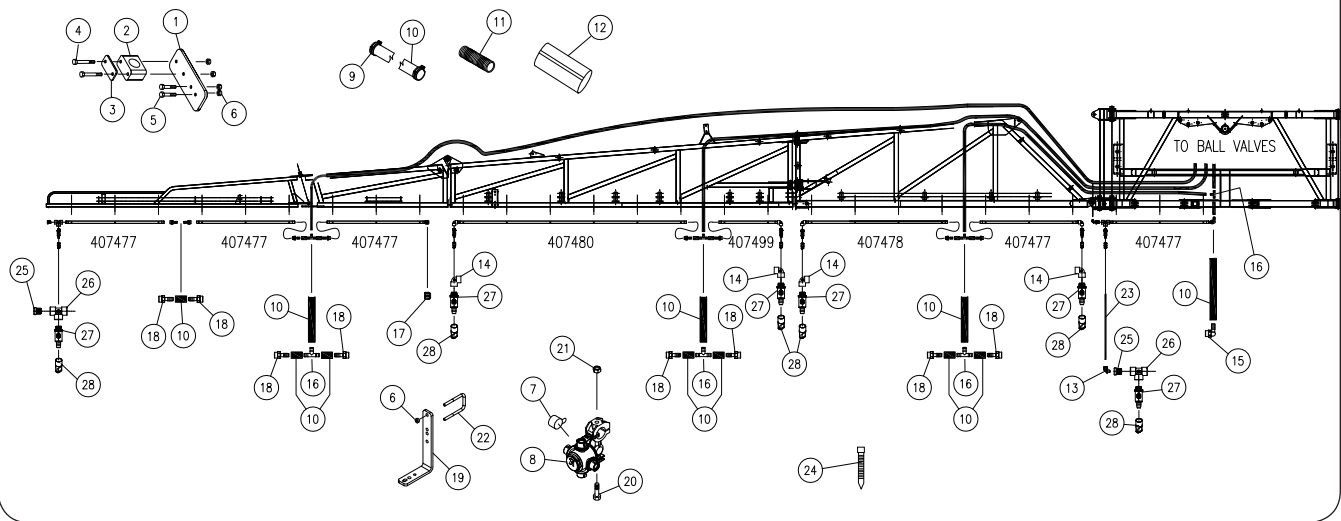

Front-Fold Booms 80' / 90' / 100' — Parts

Spray Plumbing - 90' 6-Section Boom - 20" Spacing Models 1200 / 1600 / 2400

Please visit www.unverferth.com/parts/ for the most current parts listing.

BOOM CALIBRATION

- SECTION 1 - 180"
- SECTION 2 - 160"
- SECTION 3 - 200"
- SECTION 4 - 200"
- SECTION 5 - 160"
- SECTION 6 - 180"