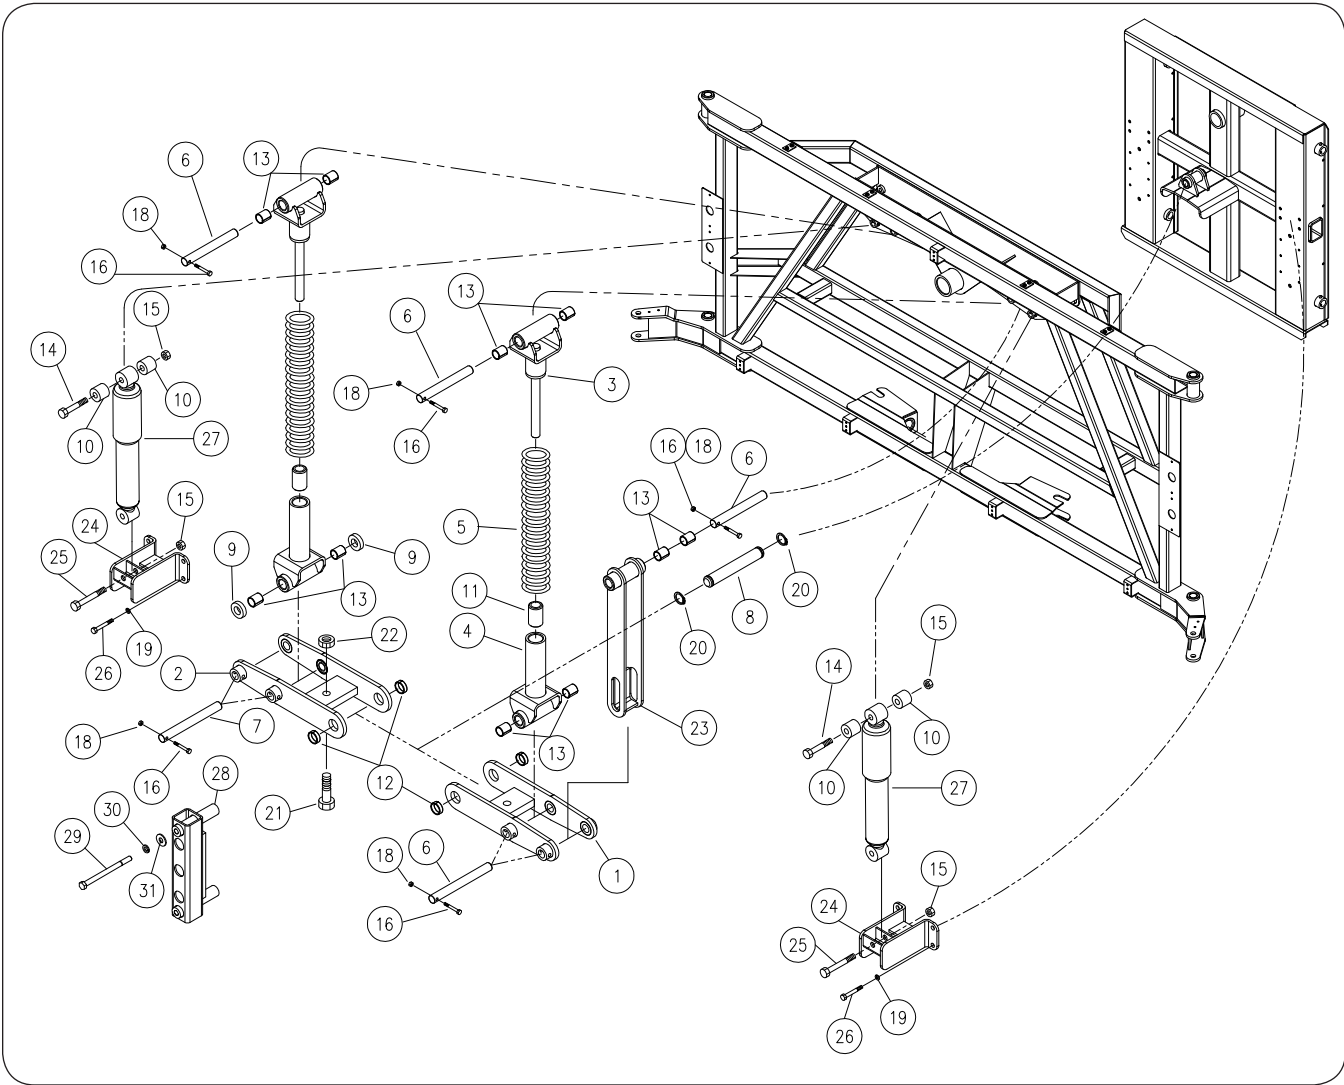

Front-Fold Booms 80' / 90' / 100' — Parts

Twin Link Suspension System

Please visit www.unverferth.com/parts/ for the most current parts listing.

Front-Fold Booms 80' / 90' / 100' — Parts

Twin Link Suspension System

Please visit www.unverferth.com/parts/ for the most current parts listing.

ITEM	DESCRIPTION	PART NO.	QTY.	NOTES
1	RH Link Arm Weldment	405346B	1	
2	LH Link Arm Weldment	405347B	1	
3	Spring Guide Weldment - Inner	404339B	2	
4	Spring Guide Weldment - Outer	404344B	2	
5	Spring	9004371B	2	
6	Pin, Spring	401095	6	
7	Pin, Spring	401096	2	
8	Pin, Spring Link	400537	1	
9	Bushing, Spacer	401091	2	
10	Bushing, Spacer	401092	4	
11	Bushing, Wear	401381	2	
12	Self-Lubricating Bushing	9003751	4	
13	Self-Lubricating Bushing	9003752	12	
14	Capscrew, 1/2"-13UNC x 6 1/2	900900-116	2	Stainless Steel
15	Locknut, 1/2"-13UNC	900906-010	4	Stainless Steel
16	Capscrew, 1/4"-20UNC x 1 1/2	900900-007	8	Stainless Steel
18	Locknut, 1/4"-20UNC	900906-002	8	Stainless Steel
19	Lock Washer, 3/8	900903-021	8	Stainless Steel
20	Snap Ring, 1"	91192	2	
21	Capscrew, 3/4"-10UNC x 2 1/2	900900-147	2	Stainless Steel
22	Jam Nut, 3/4"-10UNC	900911-016	2	Stainless Steel
23	Stop Link	405343B	2	
24	Shock Bracket	403215B	2	
25	Capscrew, 1/2"-13UNC x 2 1/2	900900-105	2	Stainless Steel
26	Capscrew, 3/8-16UNC x 1 1/4	900900-056	8	Stainless Steel
27	Shock Absorber	9004219	2	
28	Clamp Assembly	404615	2	
29	Capscrew, 1/2"-13UNC x 7 Grade 5	9390-117	4	
30	Lock Washer, 1/2"	9404-025	4	
31	Flat Washer, 1/2	900902-044	4	Stainless Steel