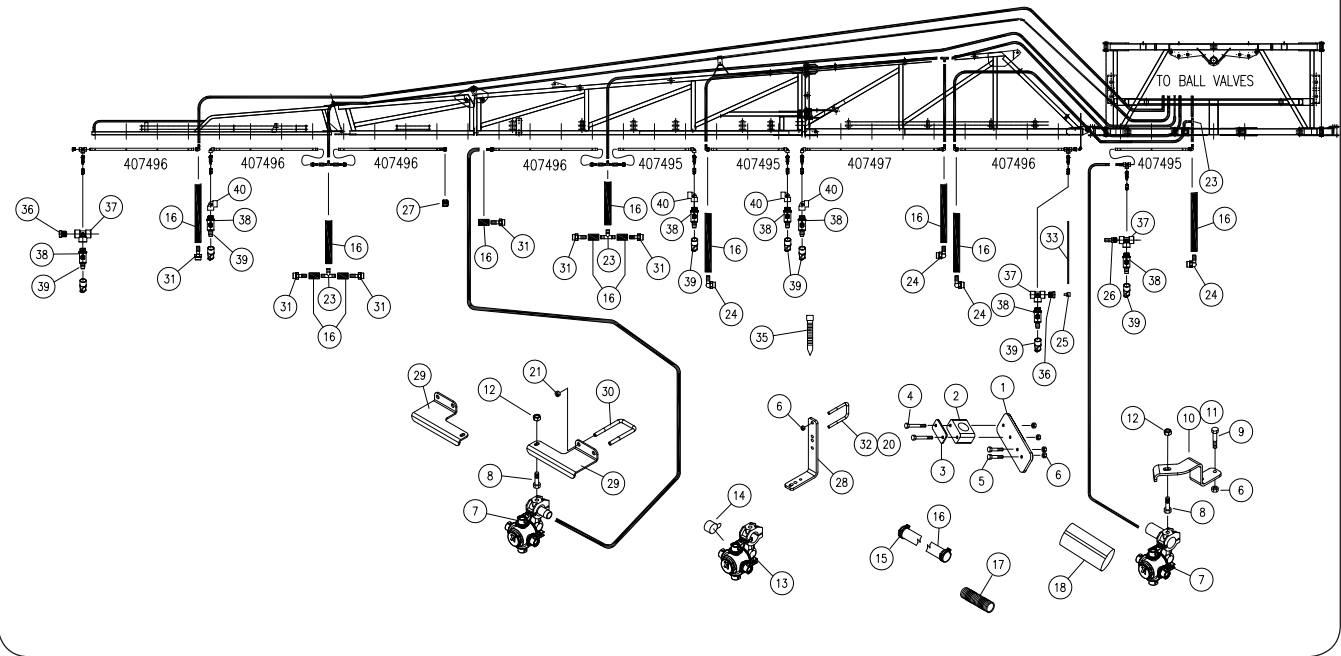

Front-Fold Booms 80' / 90' / 100' — Parts

Spray Plumbing - 90' 10-Section Boom - 15" Spacing Models 1200 / 1600 / 2400

Please visit www.unverferth.com/parts/ for the most current parts listing.

BOOM CALIBRATION

- SECTION 1 - 60"
- SECTION 2 - 120"
- SECTION 3 - 120"
- SECTION 4 - 120"
- SECTION 5 - 120"
- SECTION 6 - 135"
- SECTION 7 - 120"
- SECTION 8 - 120"
- SECTION 9 - 120"
- SECTION 10 - 60"